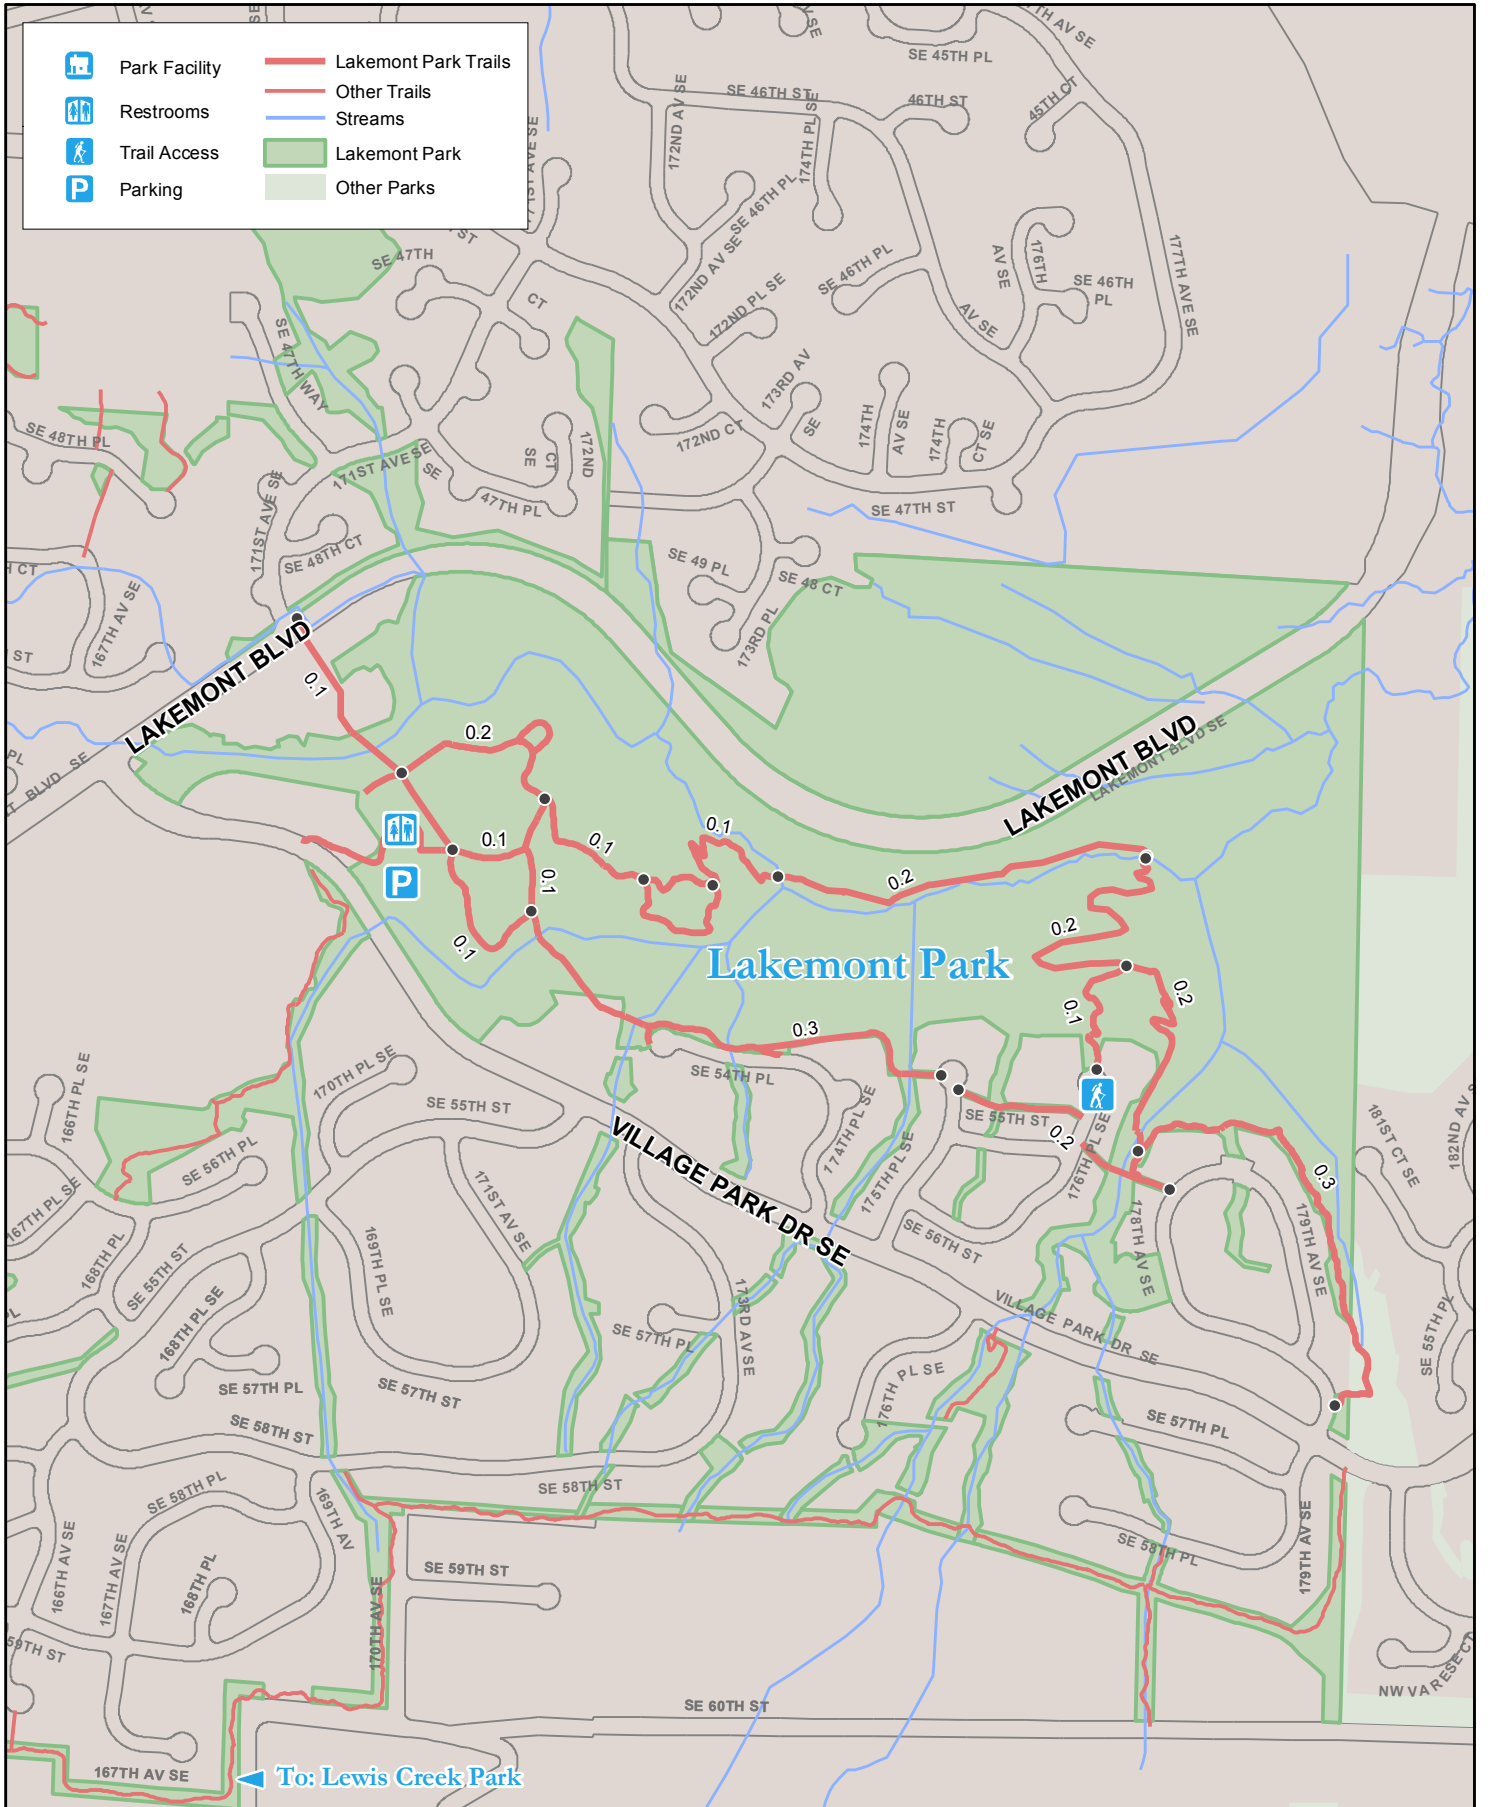

Lakemont Park

Scale bar = 0.1 miles