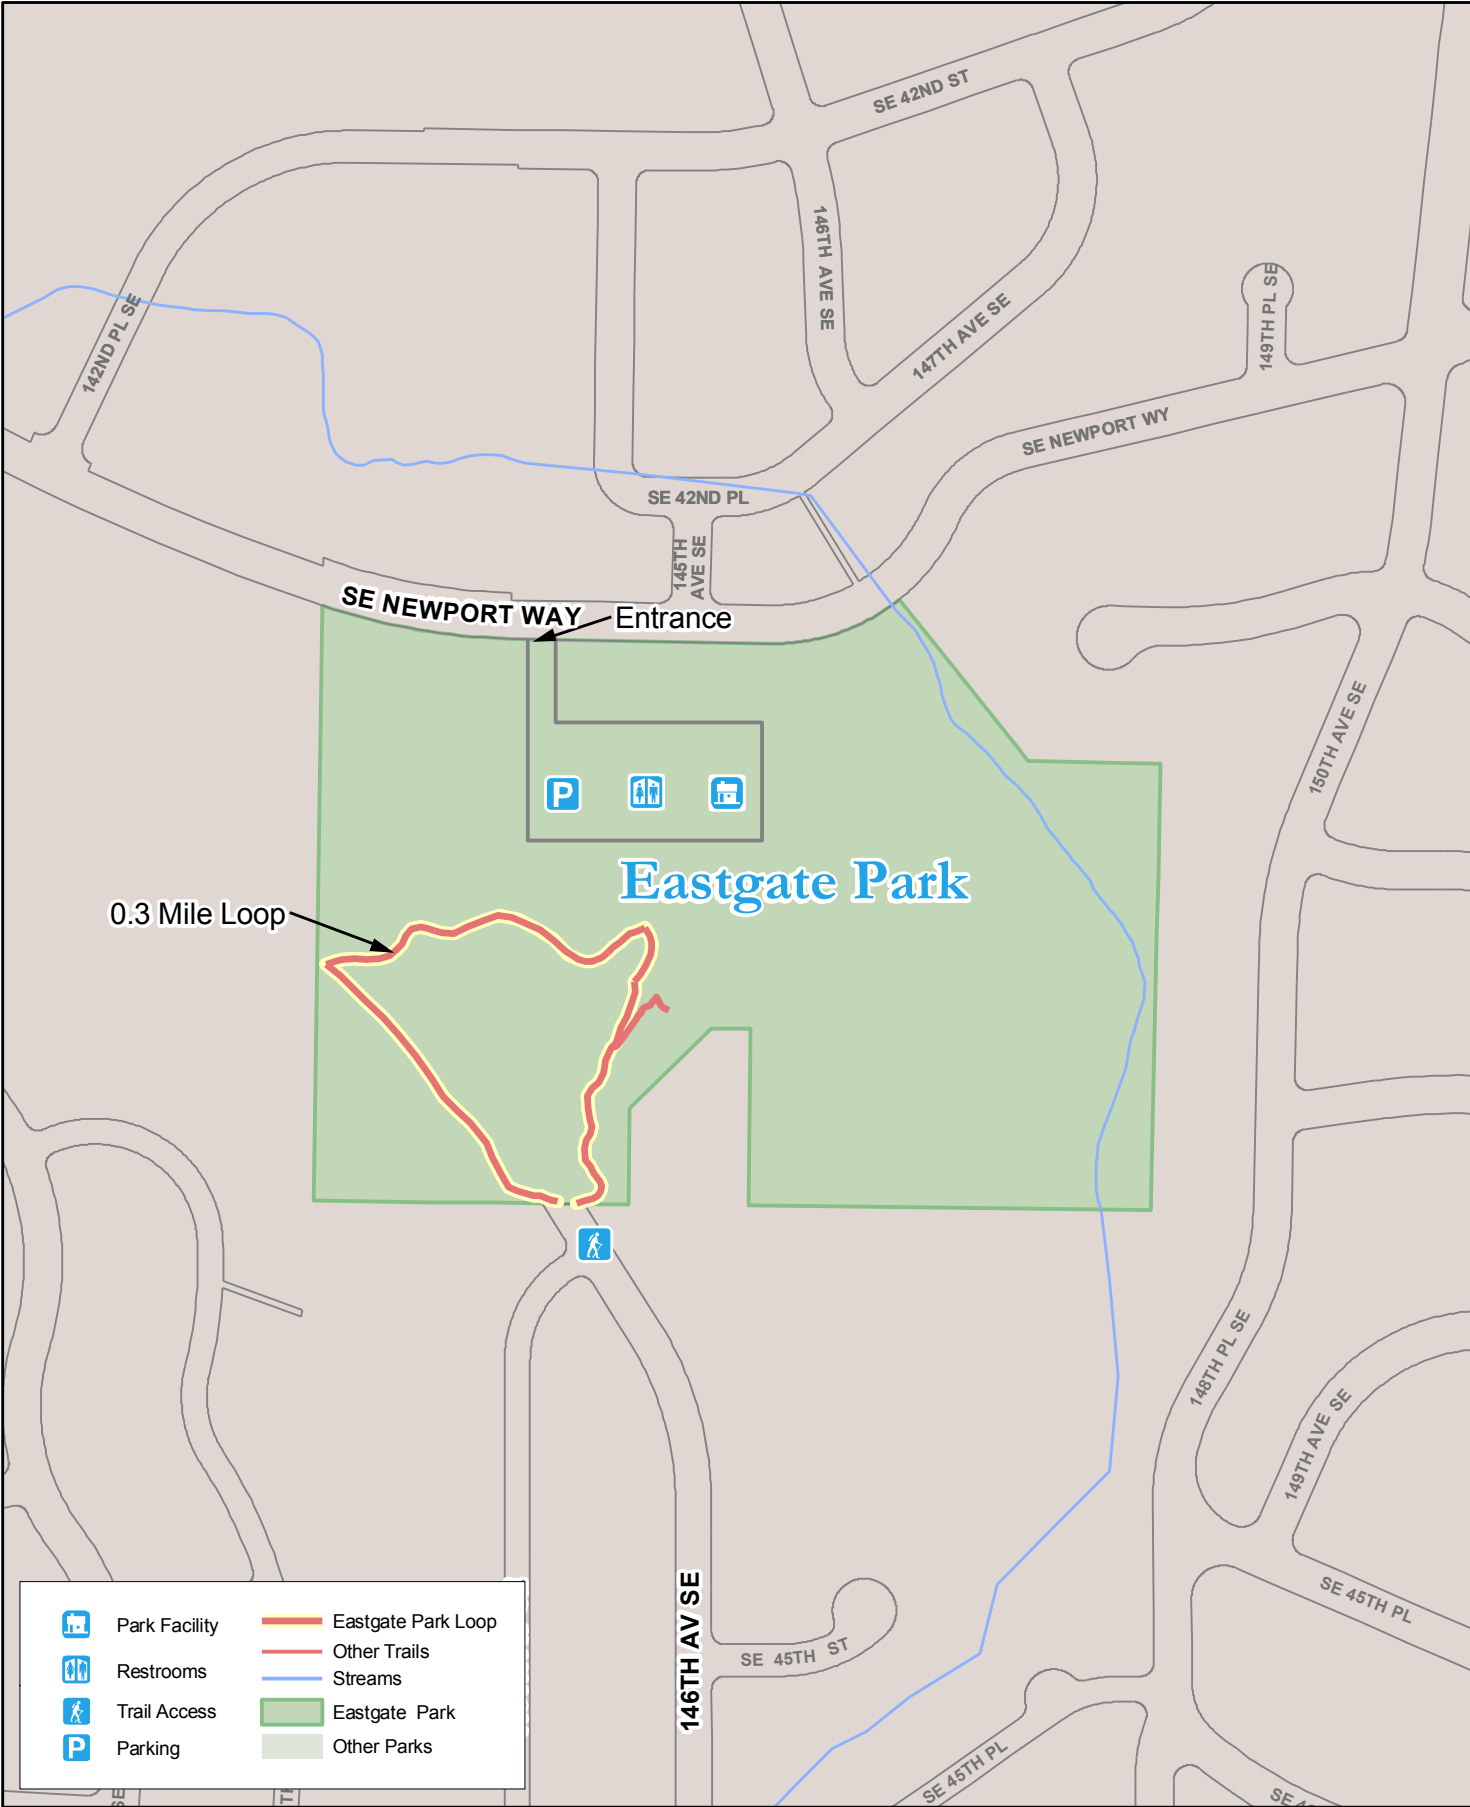

Eastgate Park

0.3 Mile Loop

Eastgate Park

Entrance

- | | | | |
|--|---------------|--|--------------------|
| | Park Facility | | Eastgate Park Loop |
| | Restrooms | | Other Trails |
| | Trail Access | | Streams |
| | Parking | | Eastgate Park |
| | | | Other Parks |

= 300 feet