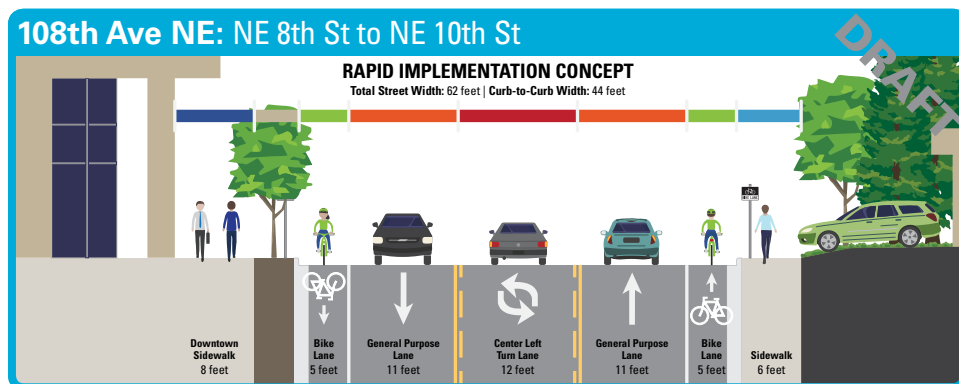

Policy Ride Map:

Start: Bellevue City Hall
 Left (west) on NE 6th St through Bellevue Transit Center
 Right (north) onto 108th Ave NE
Stop at NE 10th St
 Continue north along 108th Ave NE
 Right (east) onto NE 24th St
Stop at 112th Ave NE
 Right (south) onto 112th Ave NE
Stop at NE 12th St
 Right (west) onto NE 12th St
 Left (south) onto 106th Ave NE
Stop at NE 6th St
 Left (east) onto NE 2nd St
 Left (north) onto 114th Ave NE
 Left (west) onto NE 6th St
End: Bellevue City Hall

Potential Future Typical Street Sections:

Comments:

These marked shared lanes...

These conventional bike lanes...

These conventional bike lanes...

This neighborhood bikeway...

These separated bike lanes...

Cascade Bicycle Club

Bellevue Bike Network Policy Ride

Potential Future Typical Street Sections:

6

Comments:

This off-street path...

7

These conventional bike lanes...

8