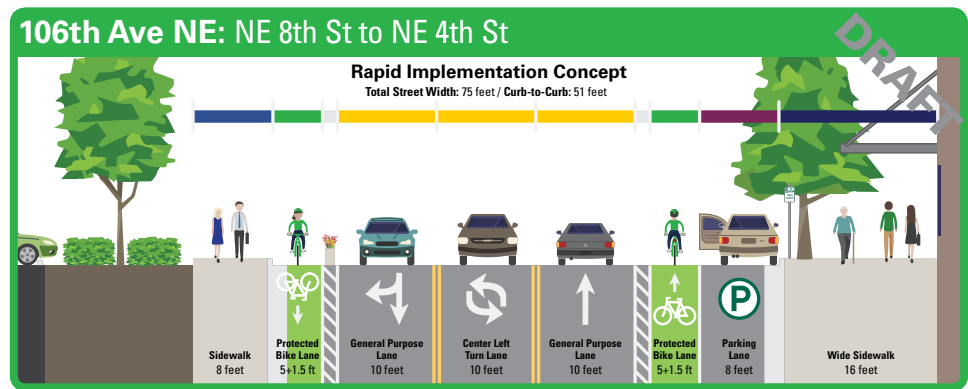

Policy Ride Map:

Start: Bellevue City Hall
 Left (west) on NE 6th St through Bellevue Transit Center
 Right (north) onto 108th Ave NE
Stop at NE 10th St
 Continue north along 108th Ave NE
 Right (east) onto NE 24th St
Stop at 112th Ave NE
 Right (south) onto 112th Ave NE
Stop at NE 12th St
 Right (west) onto NE 12th St
 Left (south) onto 106th Ave NE
Stop at NE 6th St
 Left (east) onto NE 2nd St
 Left (north) onto 114th Ave NE
 Left (west) onto NE 6th St
End: Bellevue City Hall

Potential Future Typical Street Sections:

Comments:

These marked shared lanes...

These conventional bike lanes...

These conventional bike lanes...

This neighborhood bikeway...

These separated bike lanes...

Cascade Bicycle Club

Bellevue Bike Network Policy Ride

Potential Future Typical Street Sections:

6

Comments:

This off-street path...

7

These conventional bike lanes...

8

These separated bike lanes...

9

These separated bike lanes...

10

These conventional bike lanes...

11

These marked shared lanes...

12