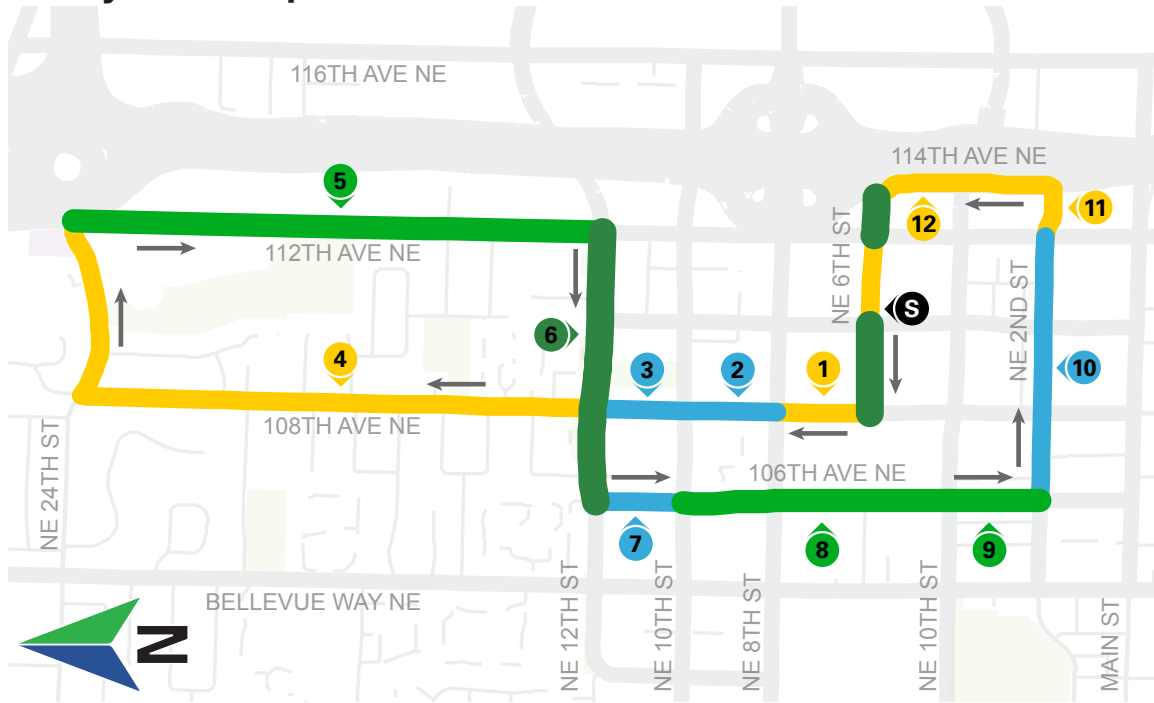

Policy Ride Map:

Start: Bellevue City Hall
 Left (west) on NE 6th St through Bellevue Transit Center
 Right (north) onto 108th Ave NE
Stop at NE 10th St
 Continue north along 108th Ave NE
 Right (east) onto NE 24th St
Stop at 112th Ave NE
 Right (south) onto 112th Ave NE
Stop at NE 12th St
 Right (west) onto NE 12th St
 Left (south) onto 106th Ave NE
Stop at NE 6th St
 Left (east) onto NE 2nd St
 Left (north) onto 114th Ave NE
 Left (west) onto NE 6th St
End: Bellevue City Hall

Potential Future Typical Street Sections:

Comments:

These marked shared lanes...

These conventional bike lanes...

These conventional bike lanes...

This neighborhood bikeway...

These separated bike lanes...

Cascade Bicycle Club

Bellevue Bike Network Policy Ride

Potential Future Typical Street Sections:

6

Comments:

This off-street path...

7

These conventional bike lanes...

8

These marked shared lanes...
