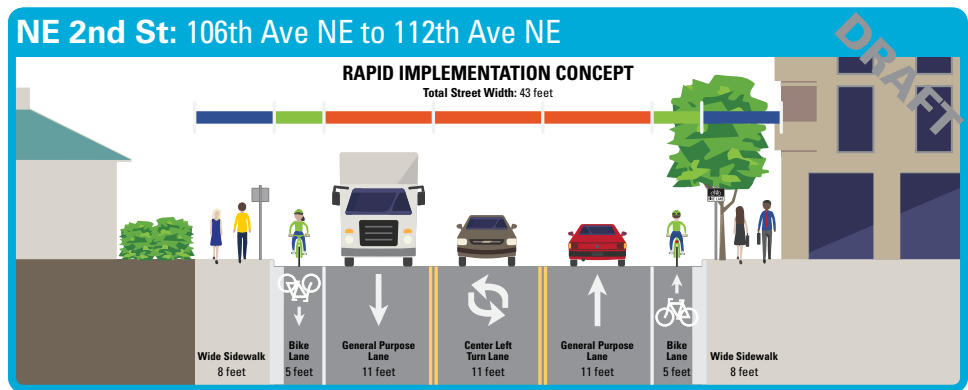

Policy Ride Map:

Start: Bellevue City Hall
 Left (west) on NE 6th St through Bellevue Transit Center
 Right (north) onto 108th Ave NE
Stop at NE 10th St
 Continue north along 108th Ave NE
 Right (east) onto NE 24th St
Stop at 112th Ave NE
 Right (south) onto 112th Ave NE
Stop at NE 12th St
 Right (west) onto NE 12th St
 Left (south) onto 106th Ave NE
Stop at NE 6th St
 Left (east) onto NE 2nd St
 Left (north) onto 114th Ave NE
 Left (west) onto NE 6th St
End: Bellevue City Hall

Potential Future Typical Street Sections:

Comments:

These marked shared lanes...

These conventional bike lanes...

These conventional bike lanes...

This neighborhood bikeway...

These separated bike lanes...

Cascade Bicycle Club

Bellevue Bike Network Policy Ride

Potential Future Typical Street Sections:

6

Comments:

This off-street path...

7

These conventional bike lanes...

8

These separated bike lanes...

9

These separated bike lanes...

10

These conventional bike lanes...

11

These marked shared lanes...

12