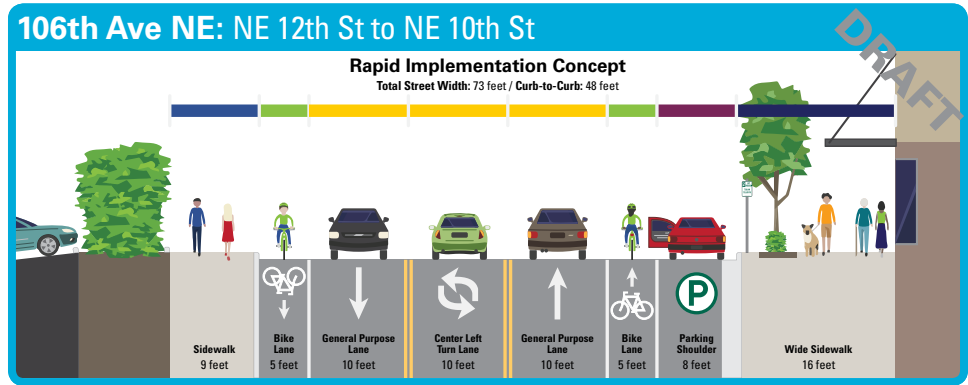

Policy Ride Map:

Start: Bellevue City Hall
 Left (west) on NE 6th St through Bellevue Transit Center
 Right (north) onto 108th Ave NE
Stop at NE 10th St
 Continue north along 108th Ave NE
 Right (east) onto NE 24th St
Stop at 112th Ave NE
 Right (south) onto 112th Ave NE
Stop at NE 12th St
 Right (west) onto NE 12th St
 Left (south) onto 106th Ave NE
Stop at NE 6th St
 Left (east) onto NE 2nd St
 Left (north) onto 114th Ave NE
 Left (west) onto NE 6th St
End: Bellevue City Hall

Potential Future Typical Street Sections:

Comments:

These marked shared lanes...

These conventional bike lanes...

These conventional bike lanes...

This neighborhood bikeway...

These separated bike lanes...

Cascade Bicycle Club

Bellevue Bike Network Policy Ride

Potential Future Typical Street Sections:

6

Comments:

This off-street path...

7

These conventional bike lanes...

8

These separated bike lanes...

9

These separated bike lanes...

10

These conventional bike lanes...

11

These marked shared lanes...

12