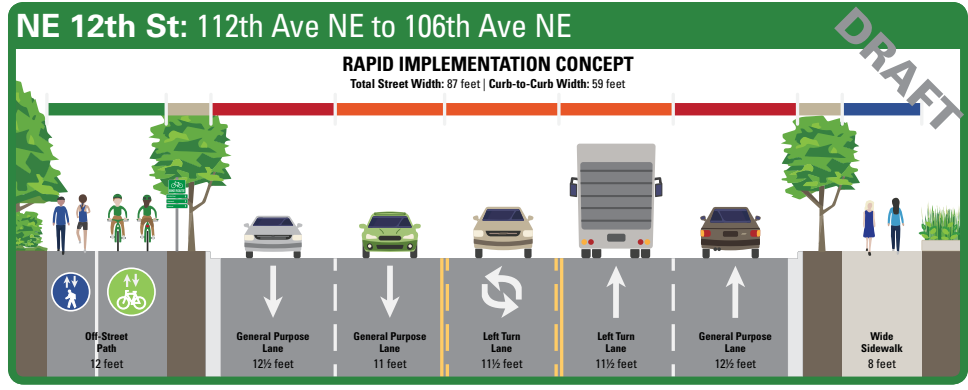

Policy Ride Map:

Start: Bellevue City Hall
 Left (west) on NE 6th St through Bellevue Transit Center
 Right (north) onto 108th Ave NE
Stop at NE 10th St
 Continue north along 108th Ave NE
 Right (east) onto NE 24th St
Stop at 112th Ave NE
 Right (south) onto 112th Ave NE
Stop at NE 12th St
 Right (west) onto NE 12th St
 Left (south) onto 106th Ave NE
Stop at NE 6th St
 Left (east) onto NE 2nd St
 Left (north) onto 114th Ave NE
 Left (west) onto NE 6th St
End: Bellevue City Hall

Potential Future Typical Street Sections:

Comments:

These marked shared lanes...

These conventional bike lanes...

These conventional bike lanes...

This neighborhood bikeway...

These separated bike lanes...

Cascade Bicycle Club

Bellevue Bike Network Policy Ride

Potential Future Typical Street Sections:

6

Comments:

This off-street path...

7

These conventional bike lanes...

8