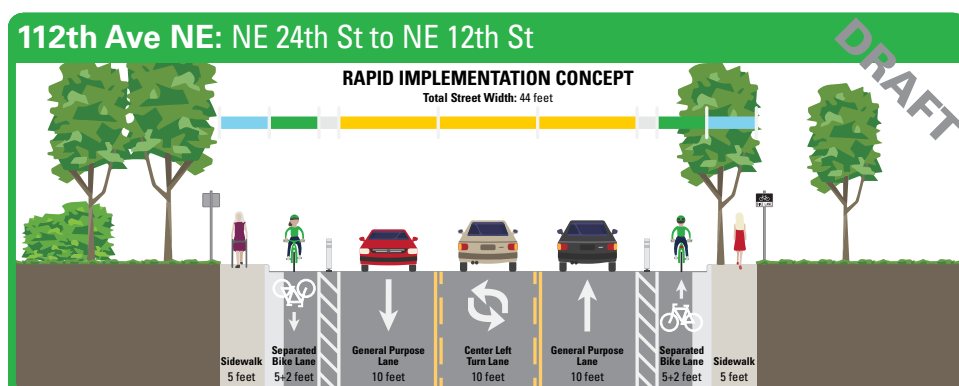

Policy Ride Map:

Start: Bellevue City Hall
 Left (west) on NE 6th St through Bellevue Transit Center
 Right (north) onto 108th Ave NE
Stop at NE 10th St
 Continue north along 108th Ave NE
 Right (east) onto NE 24th St
Stop at 112th Ave NE
 Right (south) onto 112th Ave NE
Stop at NE 12th St
 Right (west) onto NE 12th St
 Left (south) onto 106th Ave NE
Stop at NE 6th St
 Left (east) onto NE 2nd St
 Left (north) onto 114th Ave NE
 Left (west) onto NE 6th St
End: Bellevue City Hall

Potential Future Typical Street Sections:

Comments:

These marked shared lanes...

These conventional bike lanes...

These conventional bike lanes...

This neighborhood bikeway...

These separated bike lanes...

Cascade Bicycle Club

Bellevue Bike Network Policy Ride

Potential Future Typical Street Sections:

6

Comments:

This off-street path...

7

These conventional bike lanes...

8