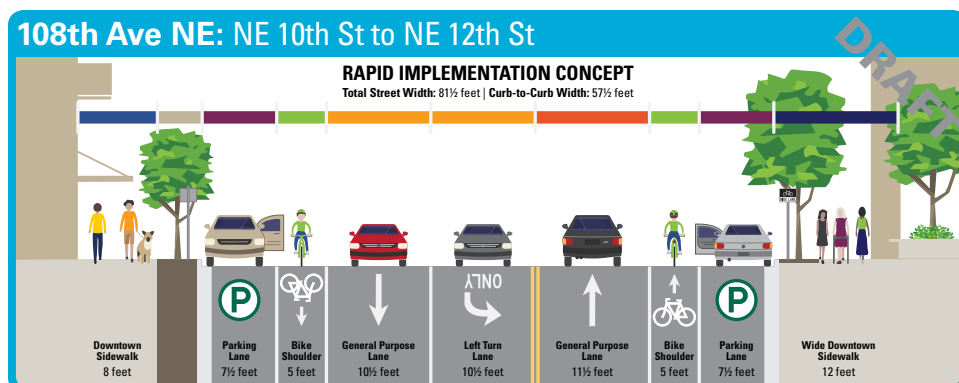

Policy Ride Map:

Start: Bellevue City Hall
 Left (west) on NE 6th St through Bellevue Transit Center
 Right (north) onto 108th Ave NE
Stop at NE 10th St
 Continue north along 108th Ave NE
 Right (east) onto NE 24th St
Stop at 112th Ave NE
 Right (south) onto 112th Ave NE
Stop at NE 12th St
 Right (west) onto NE 12th St
 Left (south) onto 106th Ave NE
Stop at NE 6th St
 Left (east) onto NE 2nd St
 Left (north) onto 114th Ave NE
 Left (west) onto NE 6th St
End: Bellevue City Hall

Potential Future Typical Street Sections:

Comments:

These marked shared lanes...

These conventional bike lanes...

These conventional bike lanes...

This neighborhood bikeway...

These separated bike lanes...

Cascade Bicycle Club

Bellevue Bike Network Policy Ride

Potential Future Typical Street Sections:

6

Comments:

This off-street path...

7

These conventional bike lanes...

8