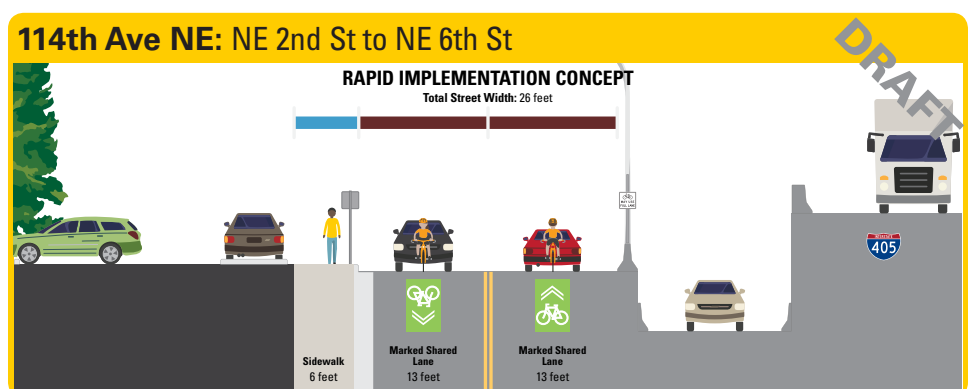

Policy Ride Map:

Start: Bellevue City Hall
 Left (west) on NE 6th St through Bellevue Transit Center
 Right (north) onto 108th Ave NE
Stop at NE 10th St
 Continue north along 108th Ave NE
 Right (east) onto NE 24th St
Stop at 112th Ave NE
 Right (south) onto 112th Ave NE
Stop at NE 12th St
 Right (west) onto NE 12th St
 Left (south) onto 106th Ave NE
Stop at NE 6th St
 Left (east) onto NE 2nd St
 Left (north) onto 114th Ave NE
 Left (west) onto NE 6th St
End: Bellevue City Hall

These separated bike lanes...

9

These separated bike lanes...

10

These conventional bike lanes...

11

These marked shared lanes...

12