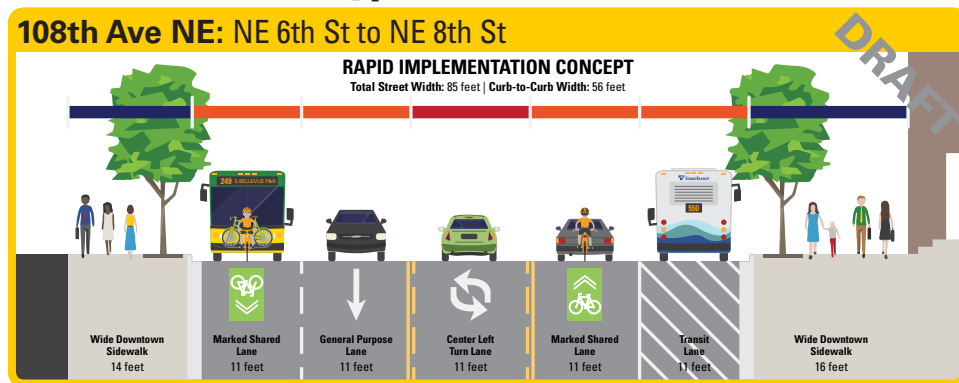

Policy Ride Map:

Start: Bellevue City Hall
 Left (west) on NE 6th St through Bellevue Transit Center
 Right (north) onto 108th Ave NE
Stop at NE 10th St
 Continue north along 108th Ave NE
 Right (east) onto NE 24th St
Stop at 112th Ave NE
 Right (south) onto 112th Ave NE
Stop at NE 12th St
 Right (west) onto NE 12th St
 Left (south) onto 106th Ave NE
Stop at NE 6th St
 Left (east) onto NE 2nd St
 Left (north) onto 114th Ave NE
 Left (west) onto NE 6th St
End: Bellevue City Hall

Potential Future Typical Street Sections:

Comments:

These marked shared lanes...

These conventional bike lanes...

These conventional bike lanes...

This neighborhood bikeway...

These separated bike lanes...

Cascade Bicycle Club

Bellevue Bike Network Policy Ride

Potential Future Typical Street Sections:

6

Comments:

This off-street path...

7

These conventional bike lanes...

8