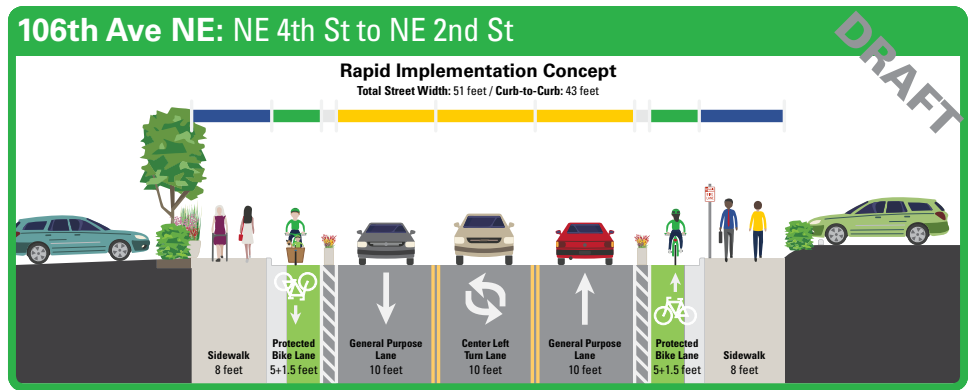

9

These separated bike lanes...