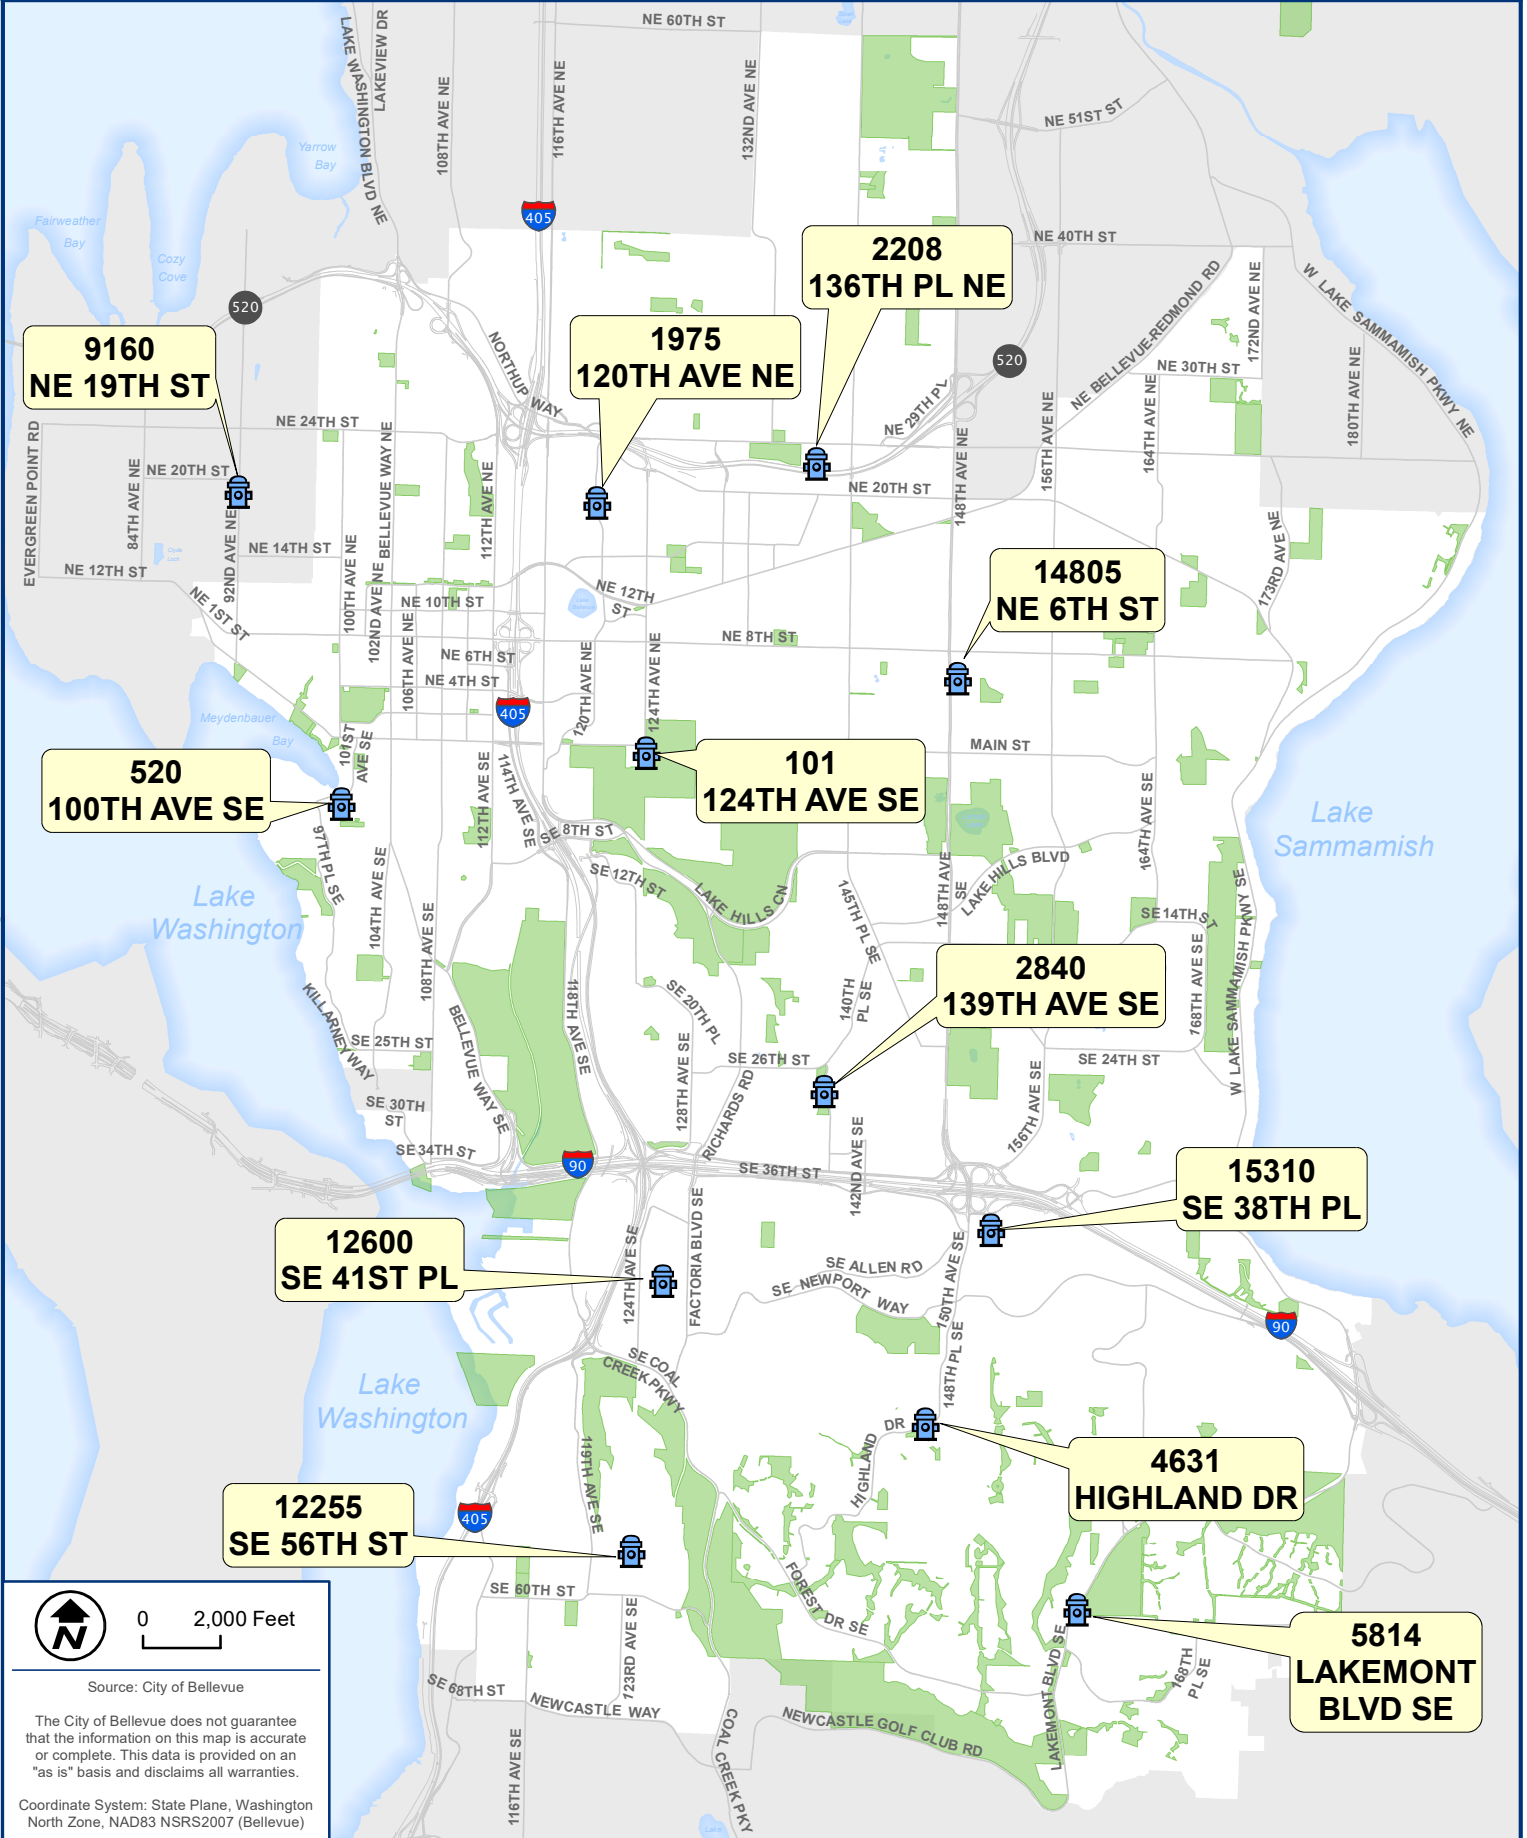

# Tank Lot Permit Designated Hydrants

Designated hydrants are painted blue and have posted signs.

Source: City of Bellevue

The City of Bellevue does not guarantee that the information on this map is accurate or complete. This data is provided on an "as is" basis and disclaims all warranties.

Coordinate System: State Plane, Washington North Zone, NAD83 NSRS2007 (Bellevue)