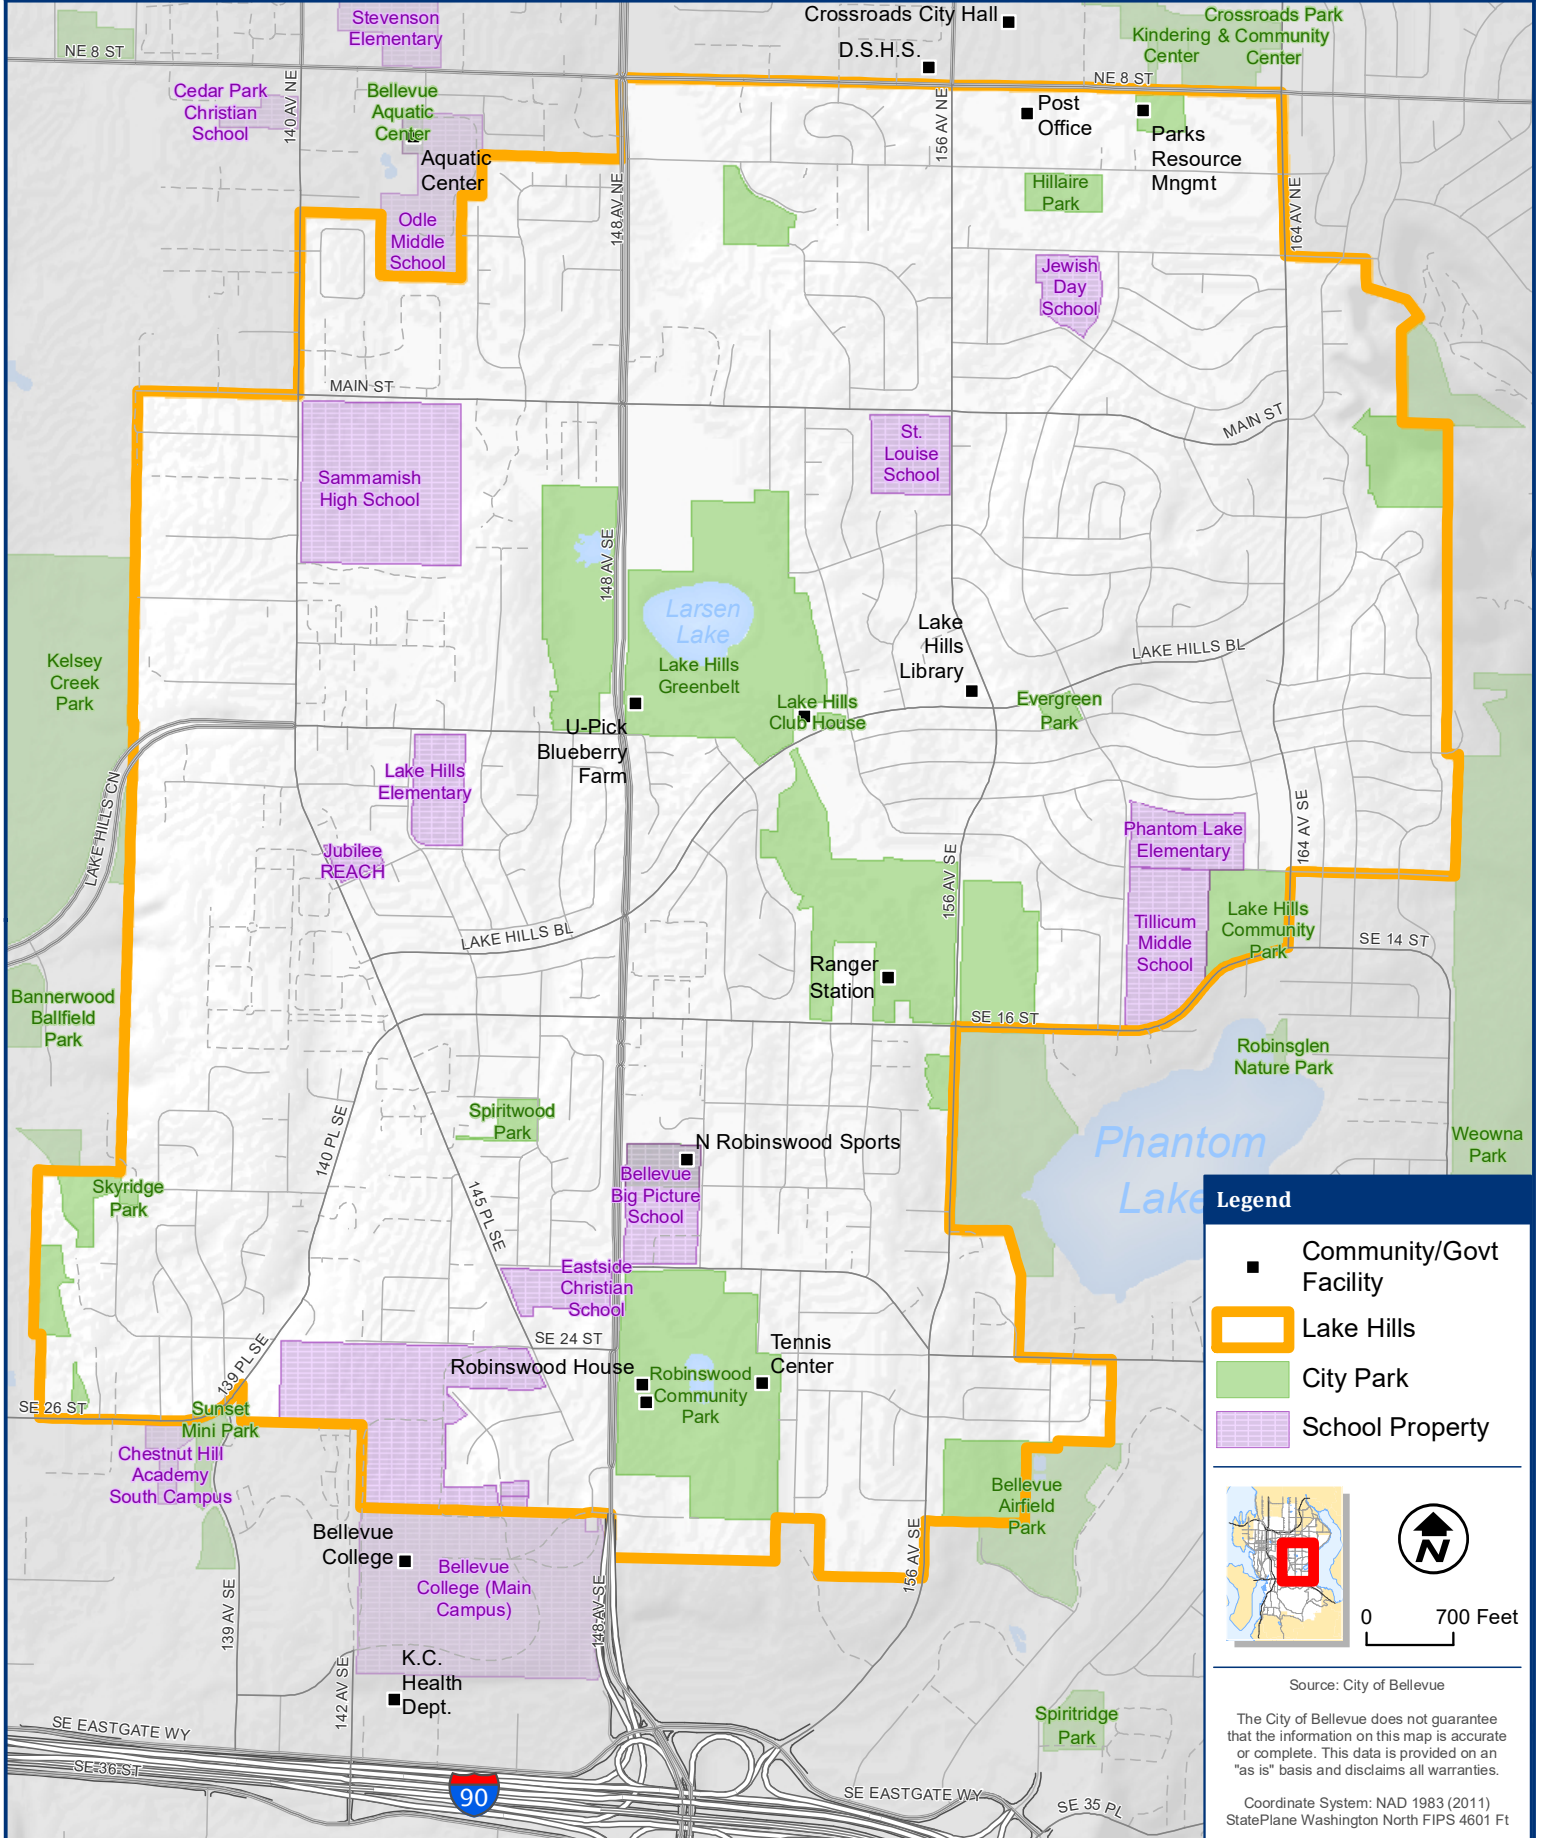

Lake Hills

Neighborhood Enhancement Program Area

Legend

- Community/Govt Facility
- ▭ Lake Hills
- City Park
- ▭ School Property

0 700 Feet

Source: City of Bellevue

The City of Bellevue does not guarantee that the information on this map is accurate or complete. This data is provided on an "as is" basis and disclaims all warranties.

Coordinate System: NAD 1983 (2011)
StatePlane Washington North FIPS 4601 Ft