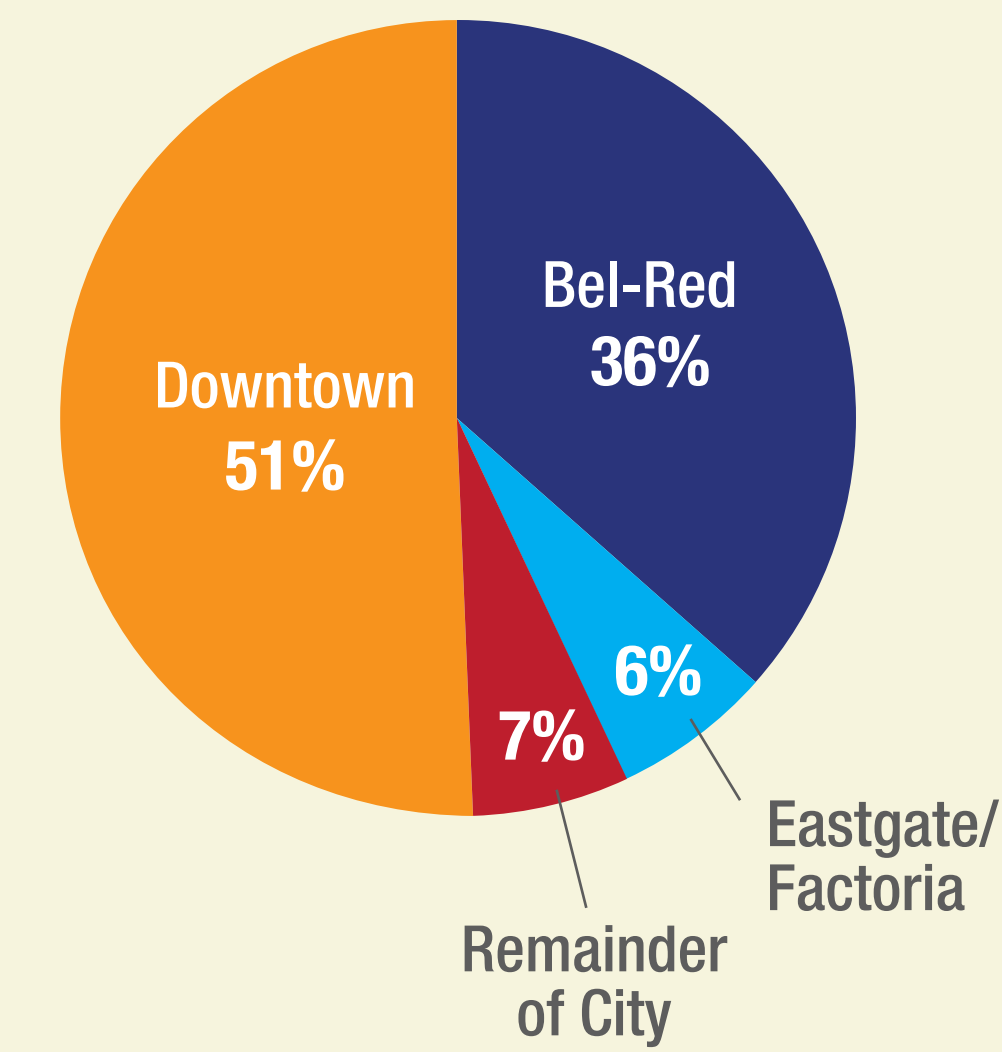

BELLEVUE HAS EXPERIENCED RAPID GROWTH

Circa 1979 city was situated East to West with a population of 73,903.

Increased Population Bellevue
Population from 1953-2013

City is now situated North to South along the I-405 Corridor with a population of **134,000**. Since 2011 call volumes increased **11.9%** and High Rise Incidents rose **554%**.

Bellevue Population Growth by %

Call Volume Increases
Total Incidents for Years 2011-2016

High Rise Incident Totals