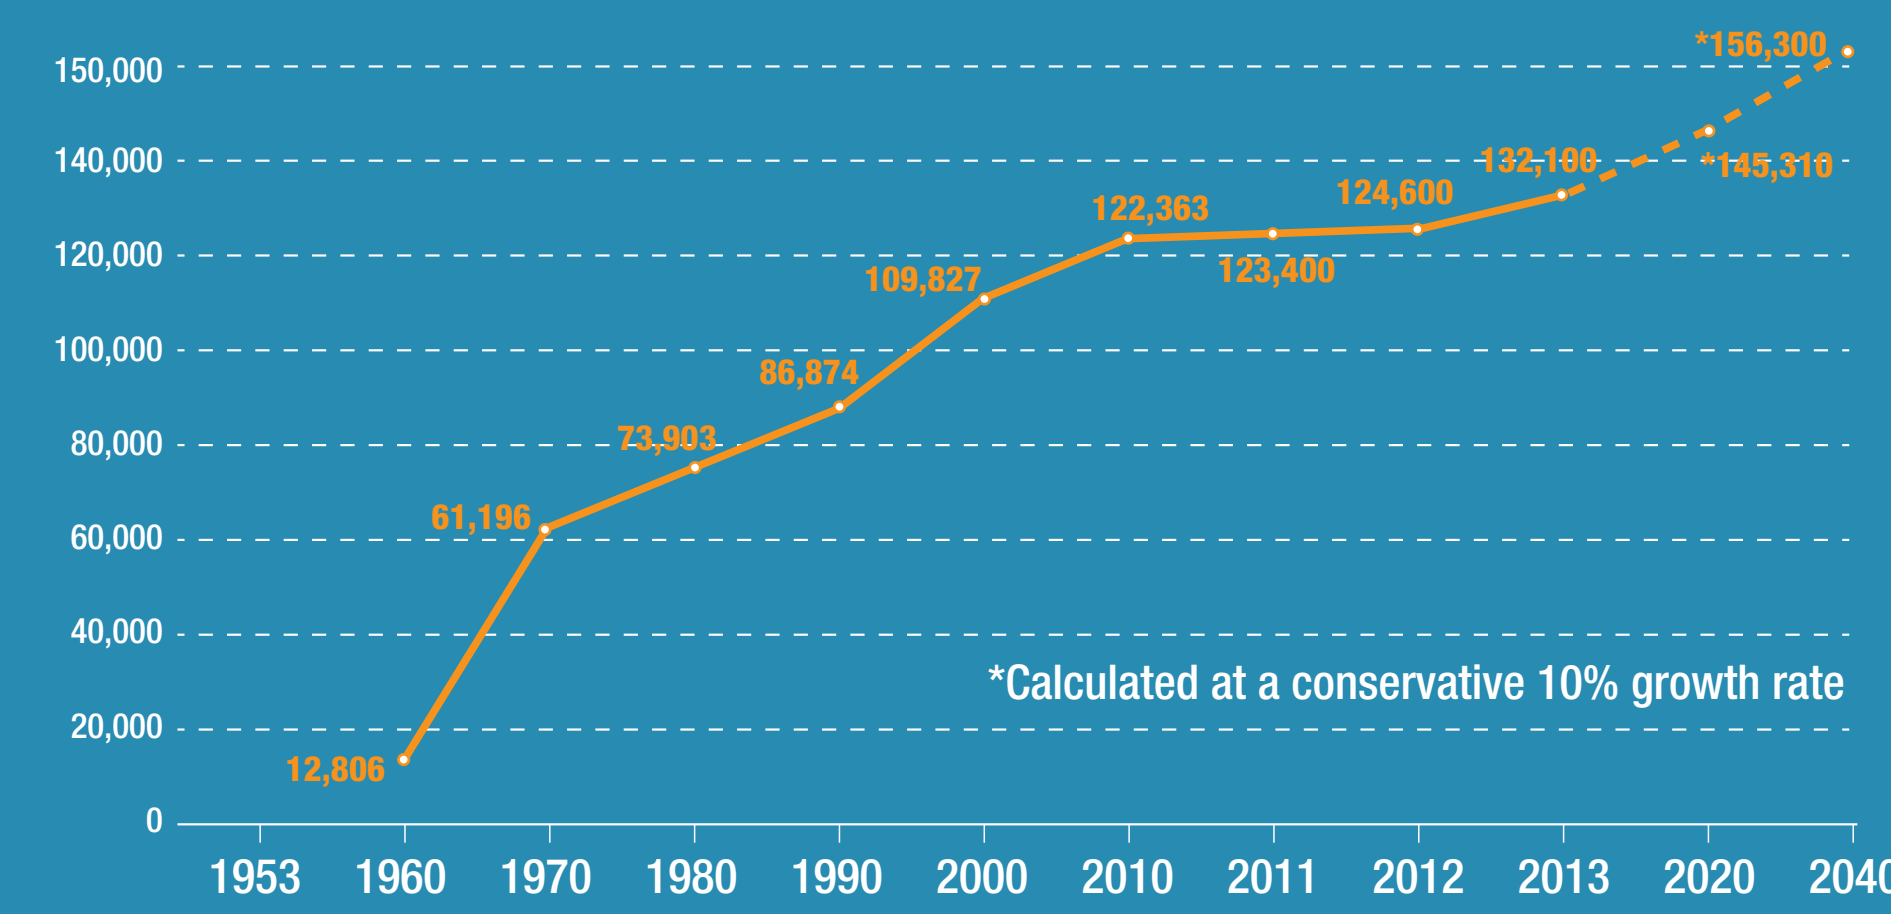

BELLEVUE HAS EXPERIENCED RAPID GROWTH

Circa 1979 city was situated East to West with a population of 73,903.

Increased Population Bellevue
Population from 1953-2013

City is now situated North to South along the I-405 Corridor with a population of **134,000**. Since 2011 call volumes increased **11.9%** and High Rise Incidents rose **554%**.

Bellevue Population Growth by %

Call Volume Increases
Total Incidents for Years 2011-2016

High Rise Incident Totals