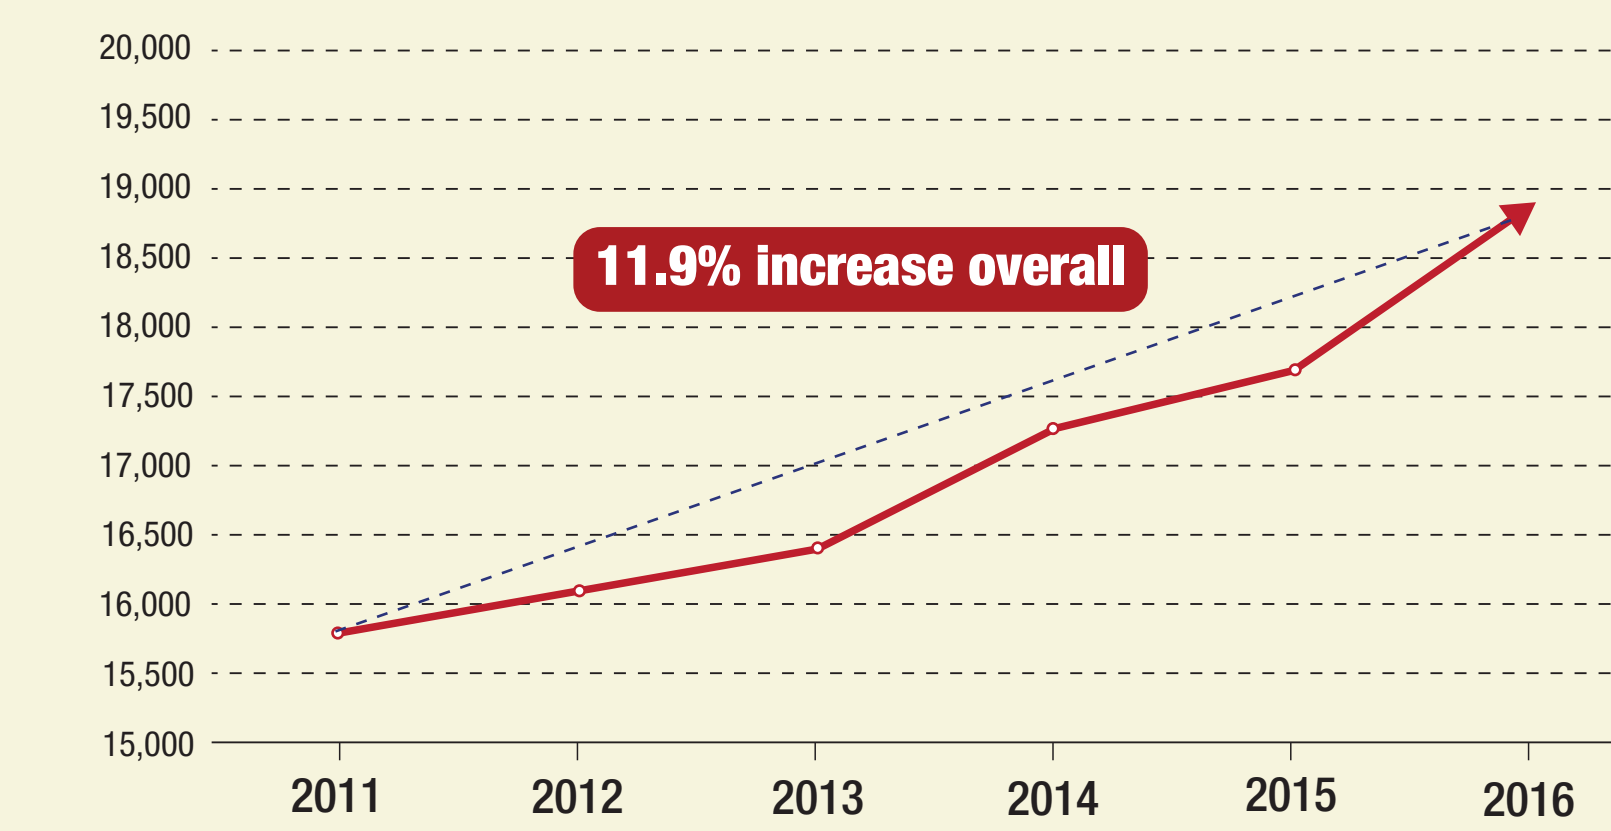

BELLEVUE HAS EXPERIENCED RAPID GROWTH

Circa 1979 city was situated East to West with a population of 73,903.

Increased Population Bellevue
Population from 1953-2013

City is now situated North to South along the I-405 Corridor with a population of **134,000**. Since 2011 call volumes increased **11.9%** and High Rise Incidents rose **554%**.

Bellevue Population Growth by %

Call Volume Increases
Total Incidents for Years 2011-2016

High Rise Incident Totals