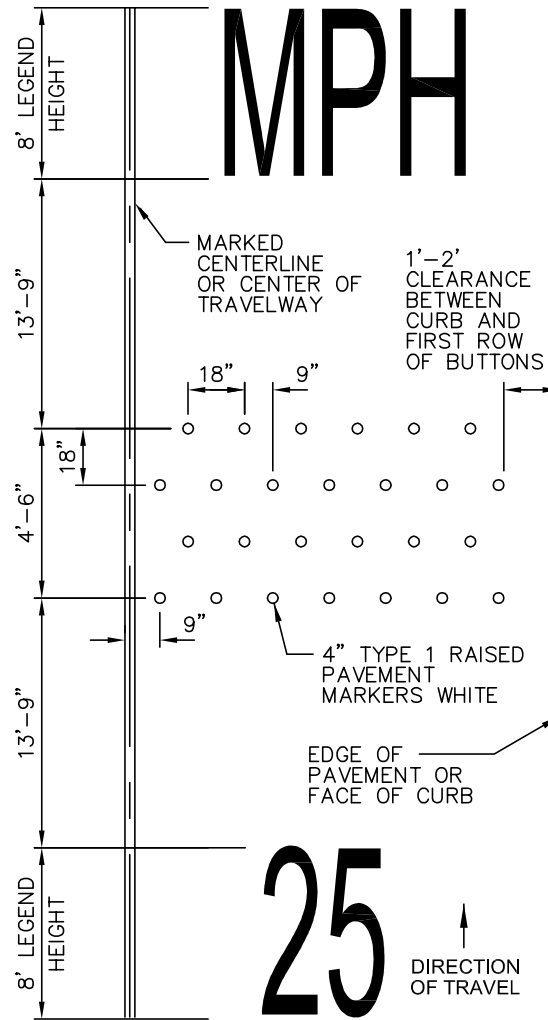

25 MPH LEGEND

RUMBLE STRIP WITH 25 MPH LEGEND

RUMBLE STRIP

RUMBLE STRIP AND 25 MPH LEGEND

DRAWING NUMBER	CH-280-1
SCALE	NONE
REVISION DATE	12/16
DEPARTMENT	TRANS