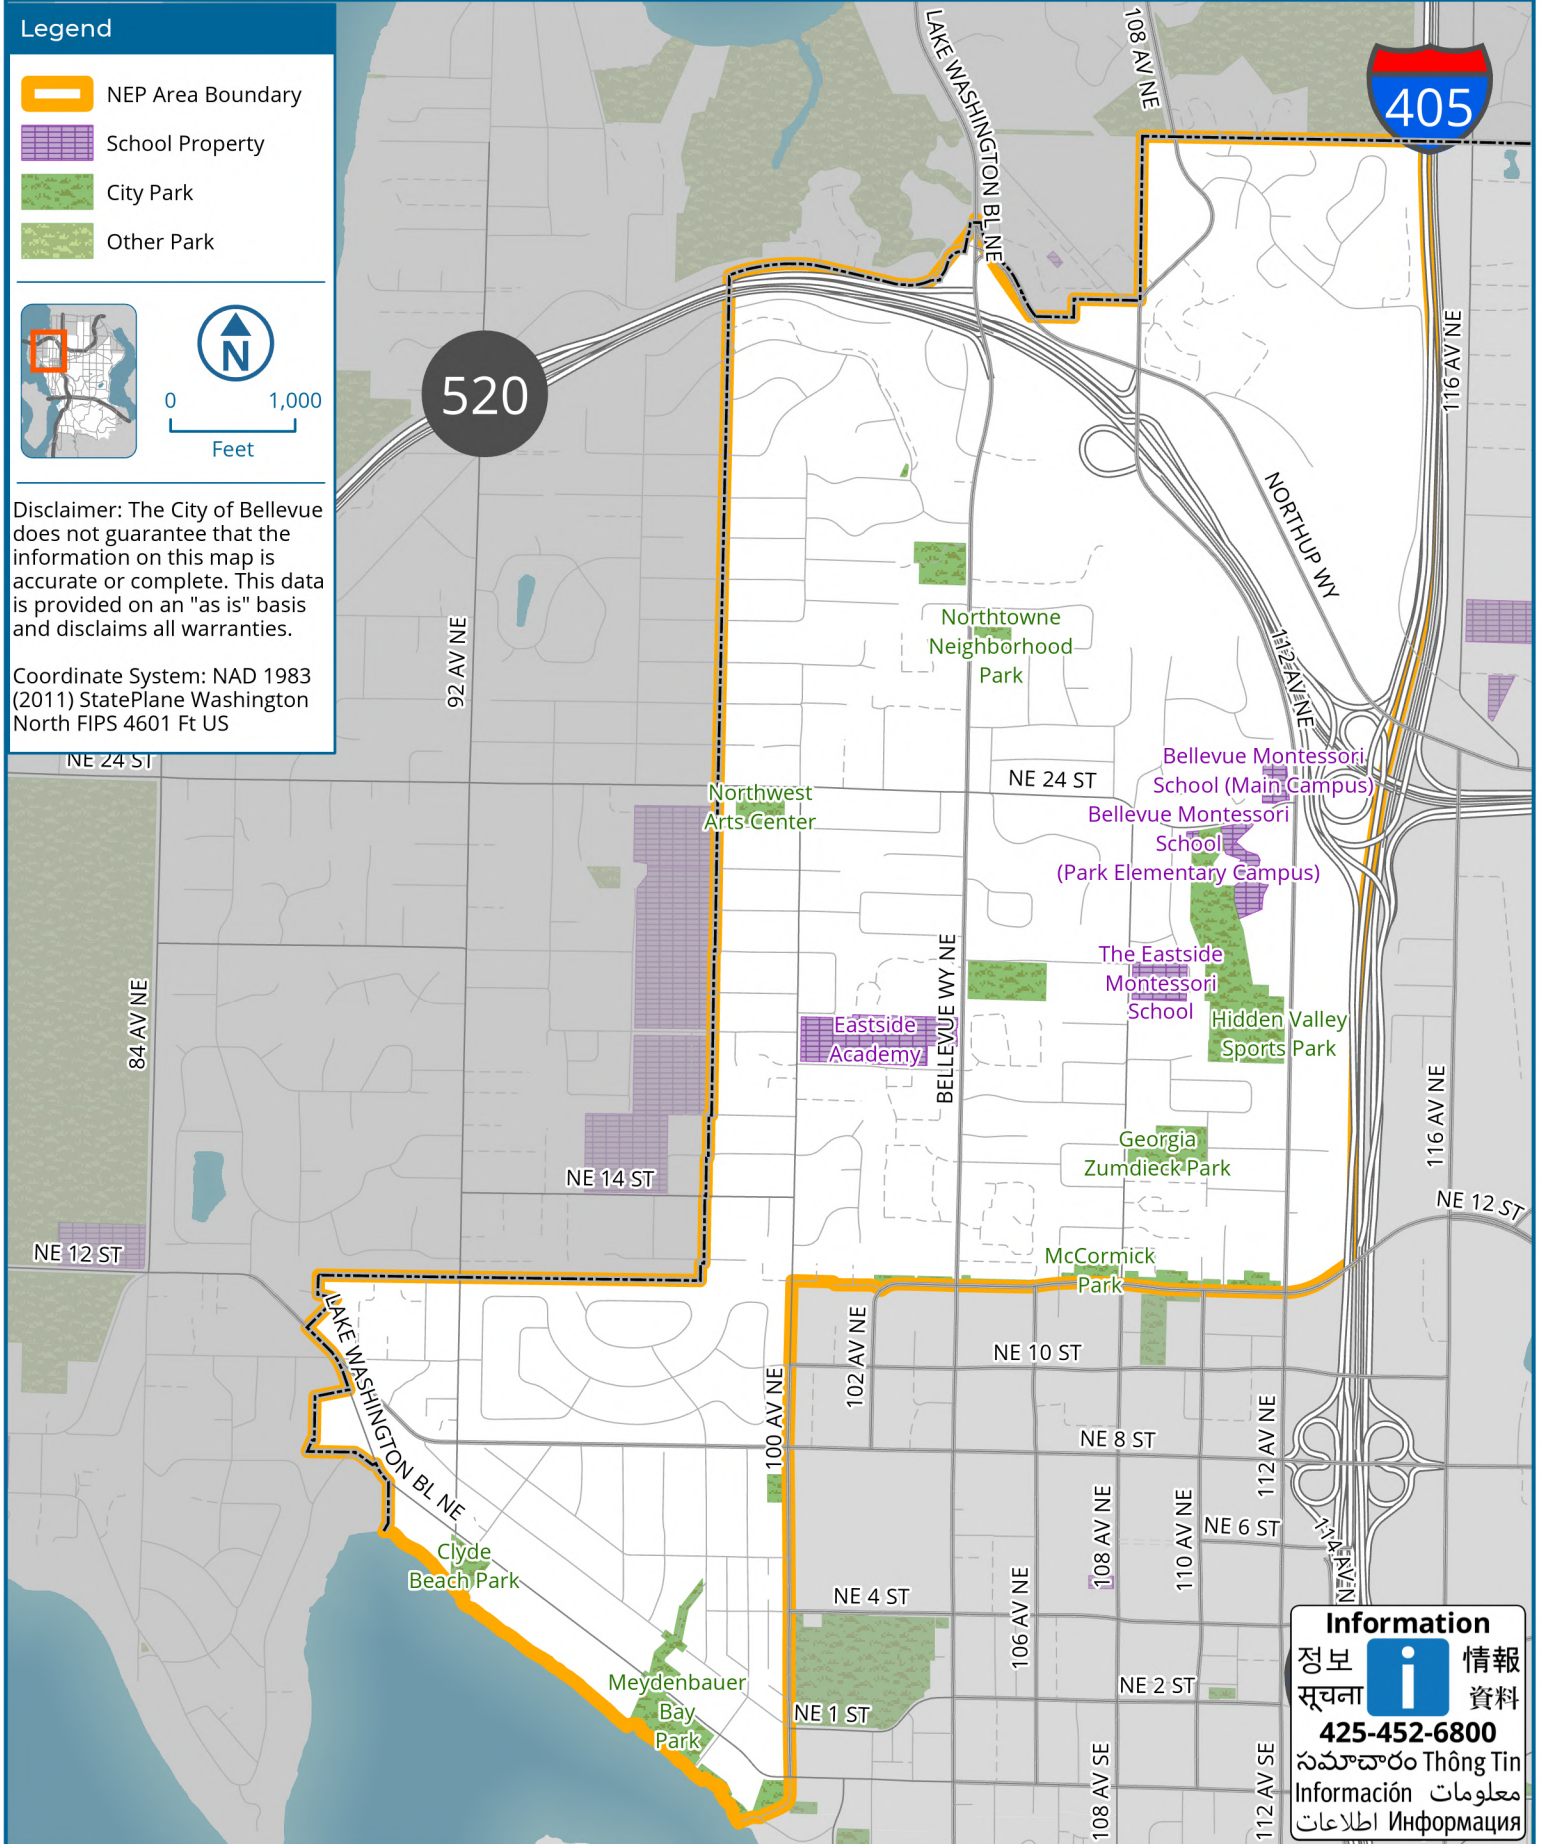

Northwest Bellevue

Neighborhood Enhancement Program (NEP) Area

Legend

-  NEP Area Boundary
-  School Property
-  City Park
-  Other Park

Disclaimer: The City of Bellevue does not guarantee that the information on this map is accurate or complete. This data is provided on an "as is" basis and disclaims all warranties.

Coordinate System: NAD 1983 (2011) StatePlane Washington North FIPS 4601 Ft US

Information
 정보  情報
 सूचना  資料
425-452-6800
 సమాచారం **Thông Tin**
Información **معلومات**
اطلاعات **Информация**