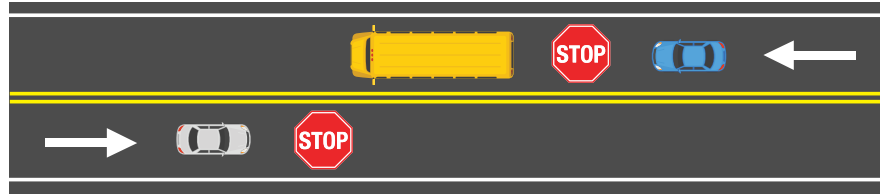

Target Zero: Curbing DUIs In Bellevue

Impaired driving continues to jeopardize the safety of residents in Bellevue. As of this newsletter, there have been 169 specific DUI incidents.

One DUI case is too much. That's why Bellevue Police will be continuing our partnership in King County's Target Zero effort to curb impaired driving across the Eastside.

The Bellevue Police Department will continue to enforce a strict safe driving emphasis, and should you or someone you know drive impaired in Bellevue, they will be held accountable via jail time and up to $10,000 in legal fees.

Law enforcement urges residents and visitors to find alternate means of transportation if they are impaired. Whether you use a rideshare program, utilize Bellevue's Bellhop service, call a family or friend, or simply walk home – a sober ride isn't just the right call, it'll also save lives and your future.

When drivers have to stop for school buses

School bus lights are flashing and stop bar is out

1 2-lane roadway: both directions stop