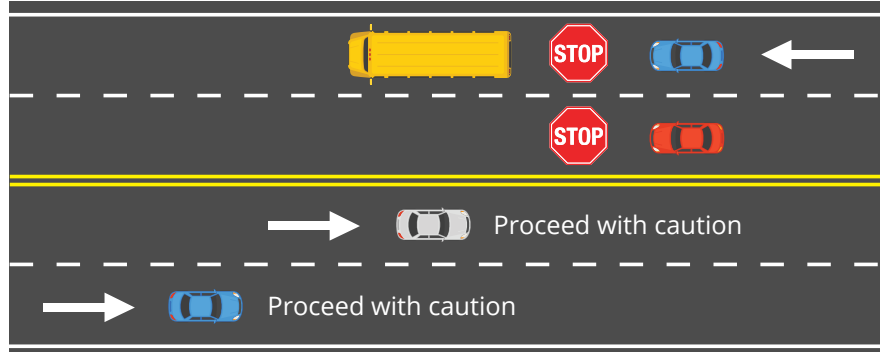

Law enforcement urges residents and visitors to find alternate means of transportation if they are impaired. Whether you use a rideshare program, utilize Bellevue's Bellhop service, call a family or friend, or simply walk home – a sober ride isn't just the right call, it'll also save lives and your future.

When drivers have to stop for school buses

School bus lights are flashing and stop bar is out

1 2-lane roadway: both directions stop

2 3+ lanes: stop if traveling same direction as bus

3 Turning lane: stop if traveling same direction as bus