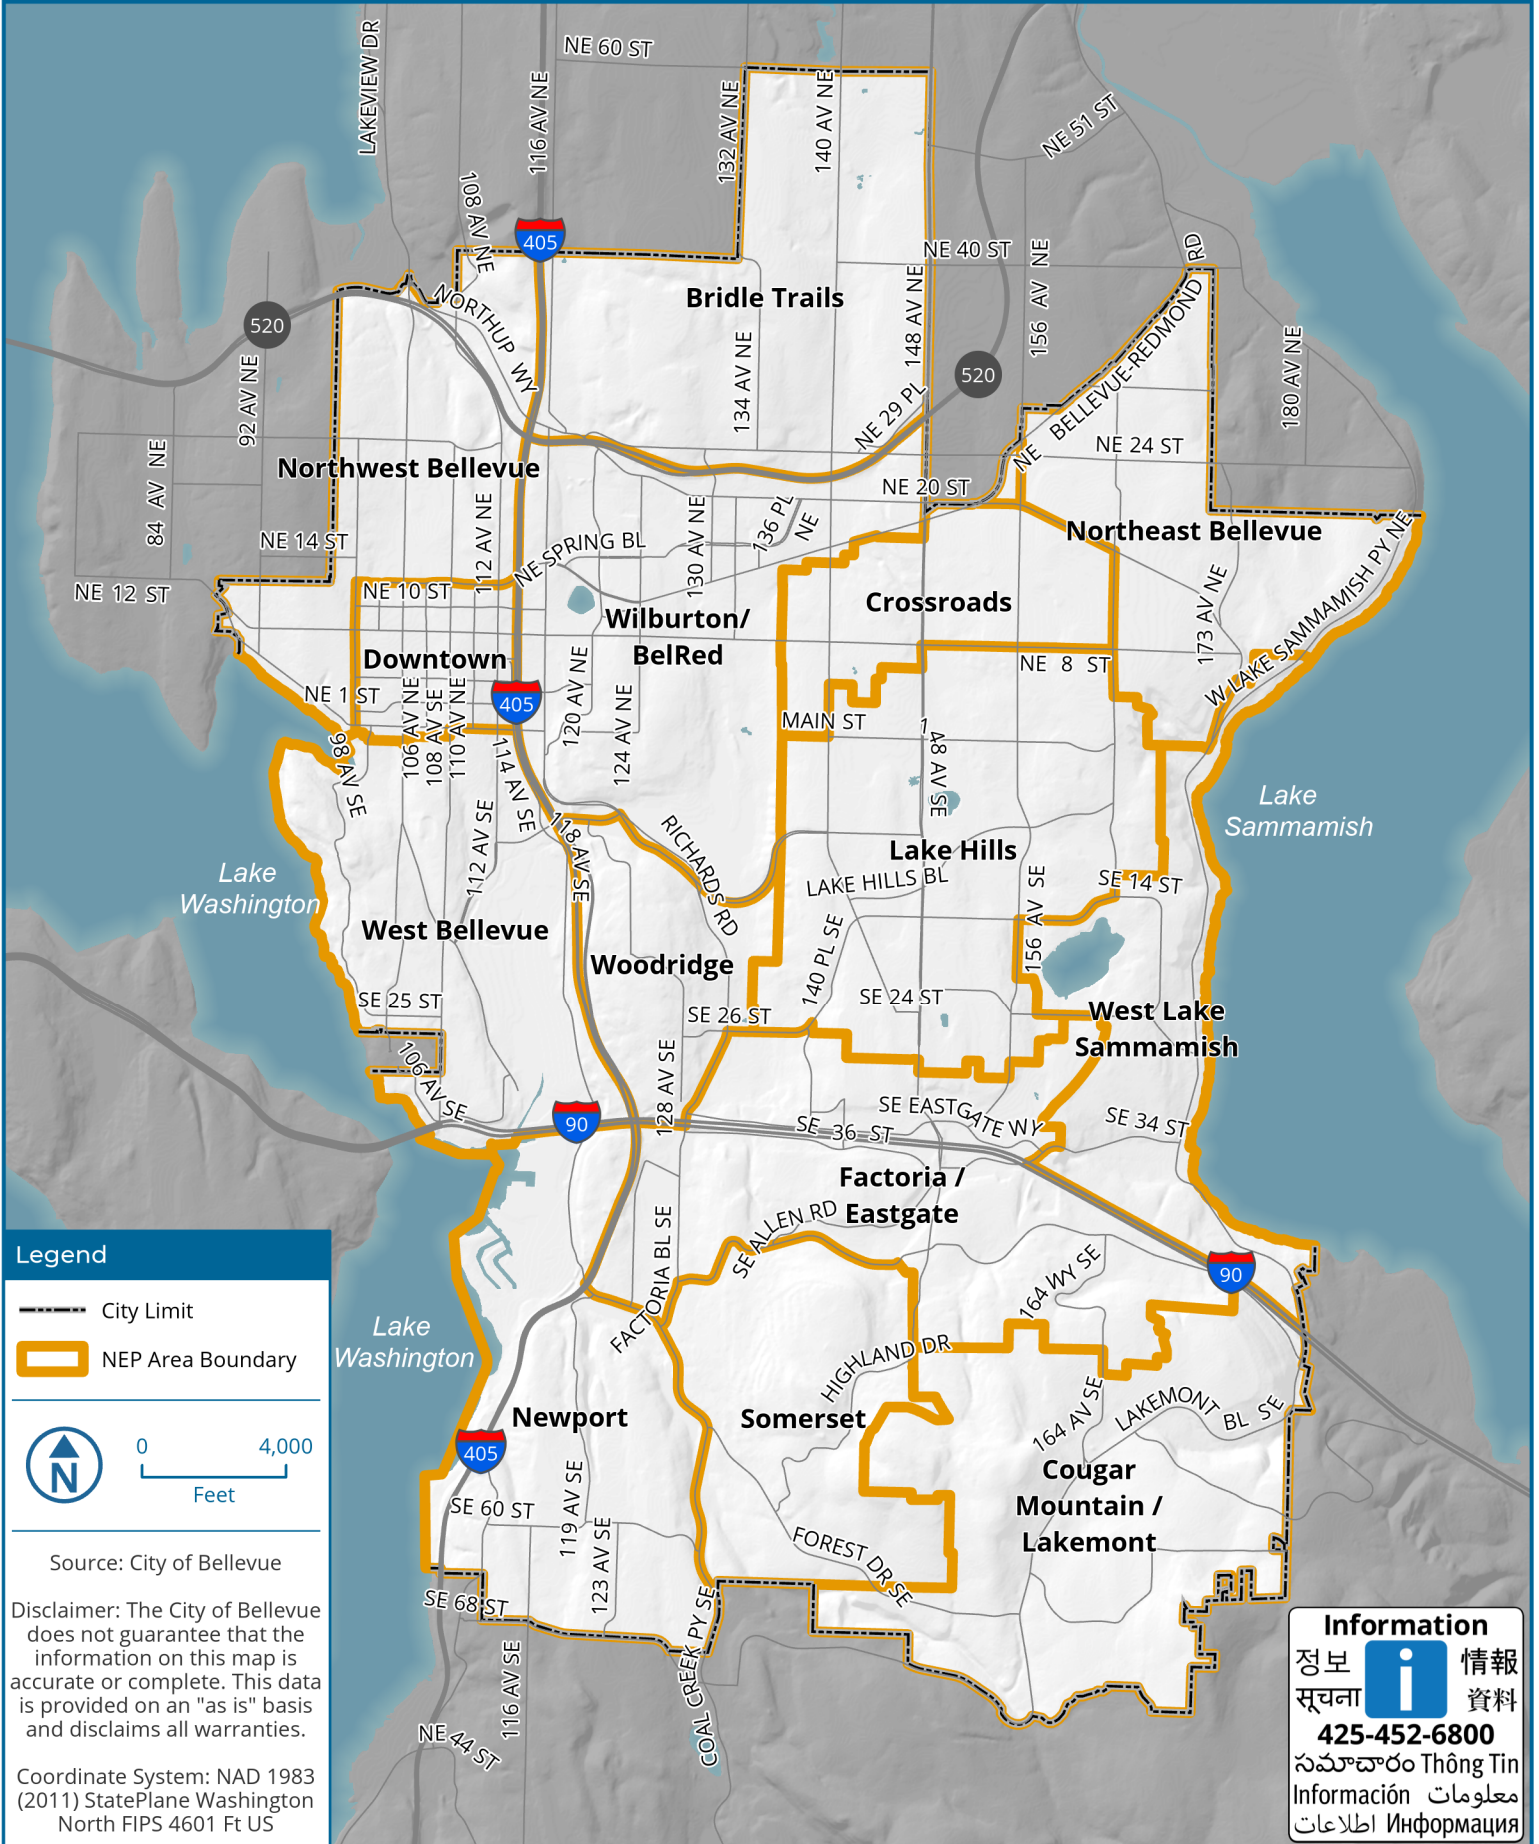

# Neighborhood Enhancement Program (NEP) Areas

## City of Bellevue

**Legend**

- City Limit
- NEP Area Boundary

0 4,000 Feet

Source: City of Bellevue

Disclaimer: The City of Bellevue does not guarantee that the information on this map is accurate or complete. This data is provided on an "as is" basis and disclaims all warranties.