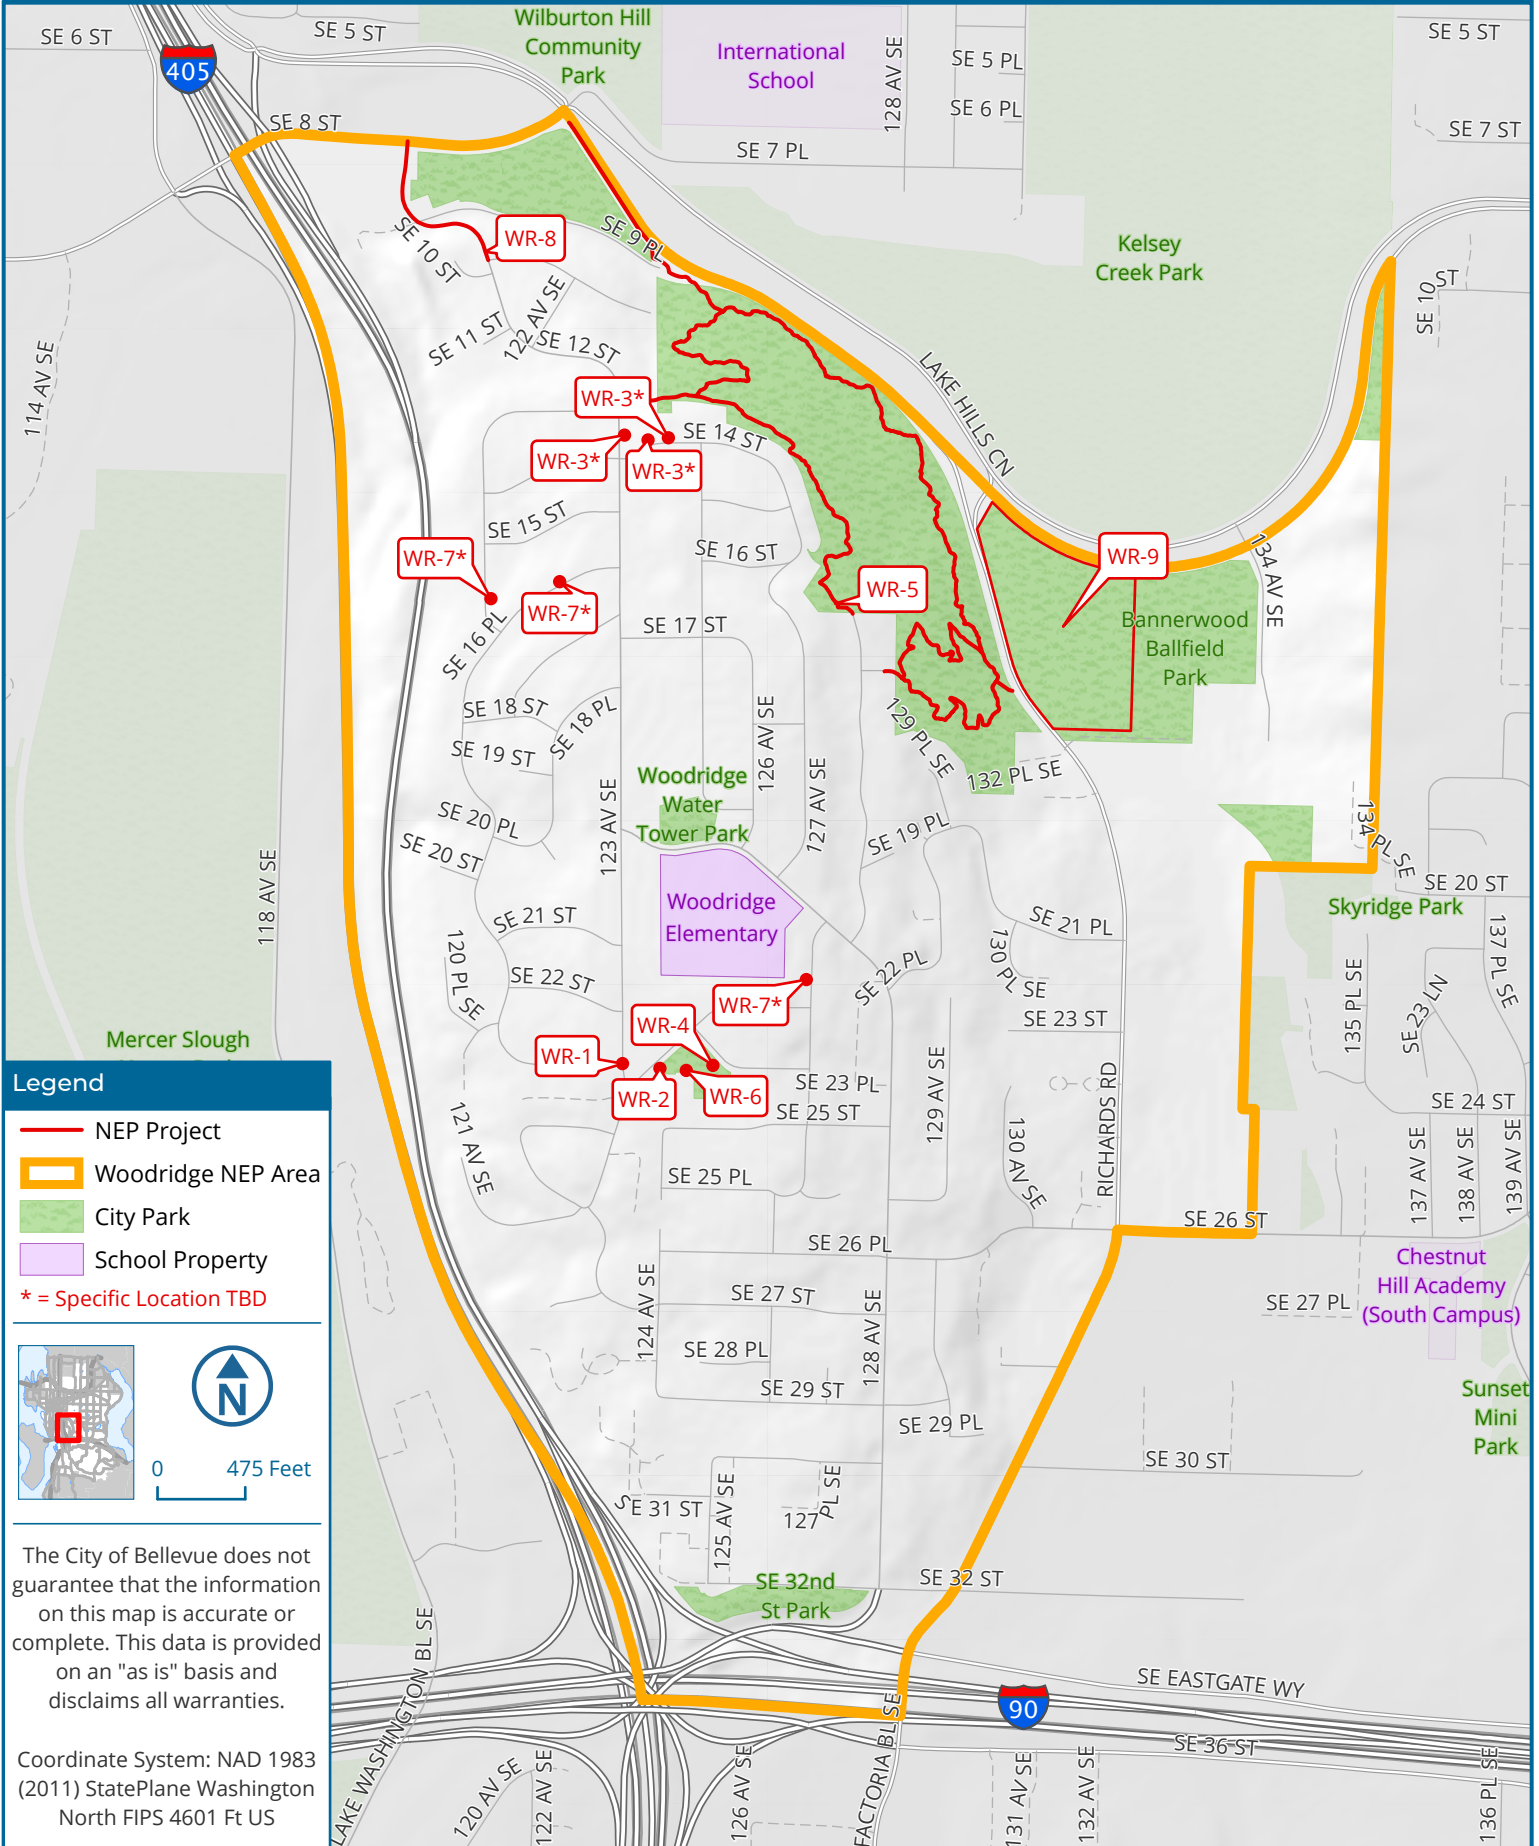

Woodridge NEP Area

Legend

- NEP Project
- Woodridge NEP Area
- City Park
- School Property
- * = Specific Location TBD

0 475 Feet

The City of Bellevue does not guarantee that the information on this map is accurate or complete. This data is provided on an "as is" basis and disclaims all warranties.

Coordinate System: NAD 1983 (2011) StatePlane Washington North FIPS 4601 Ft US