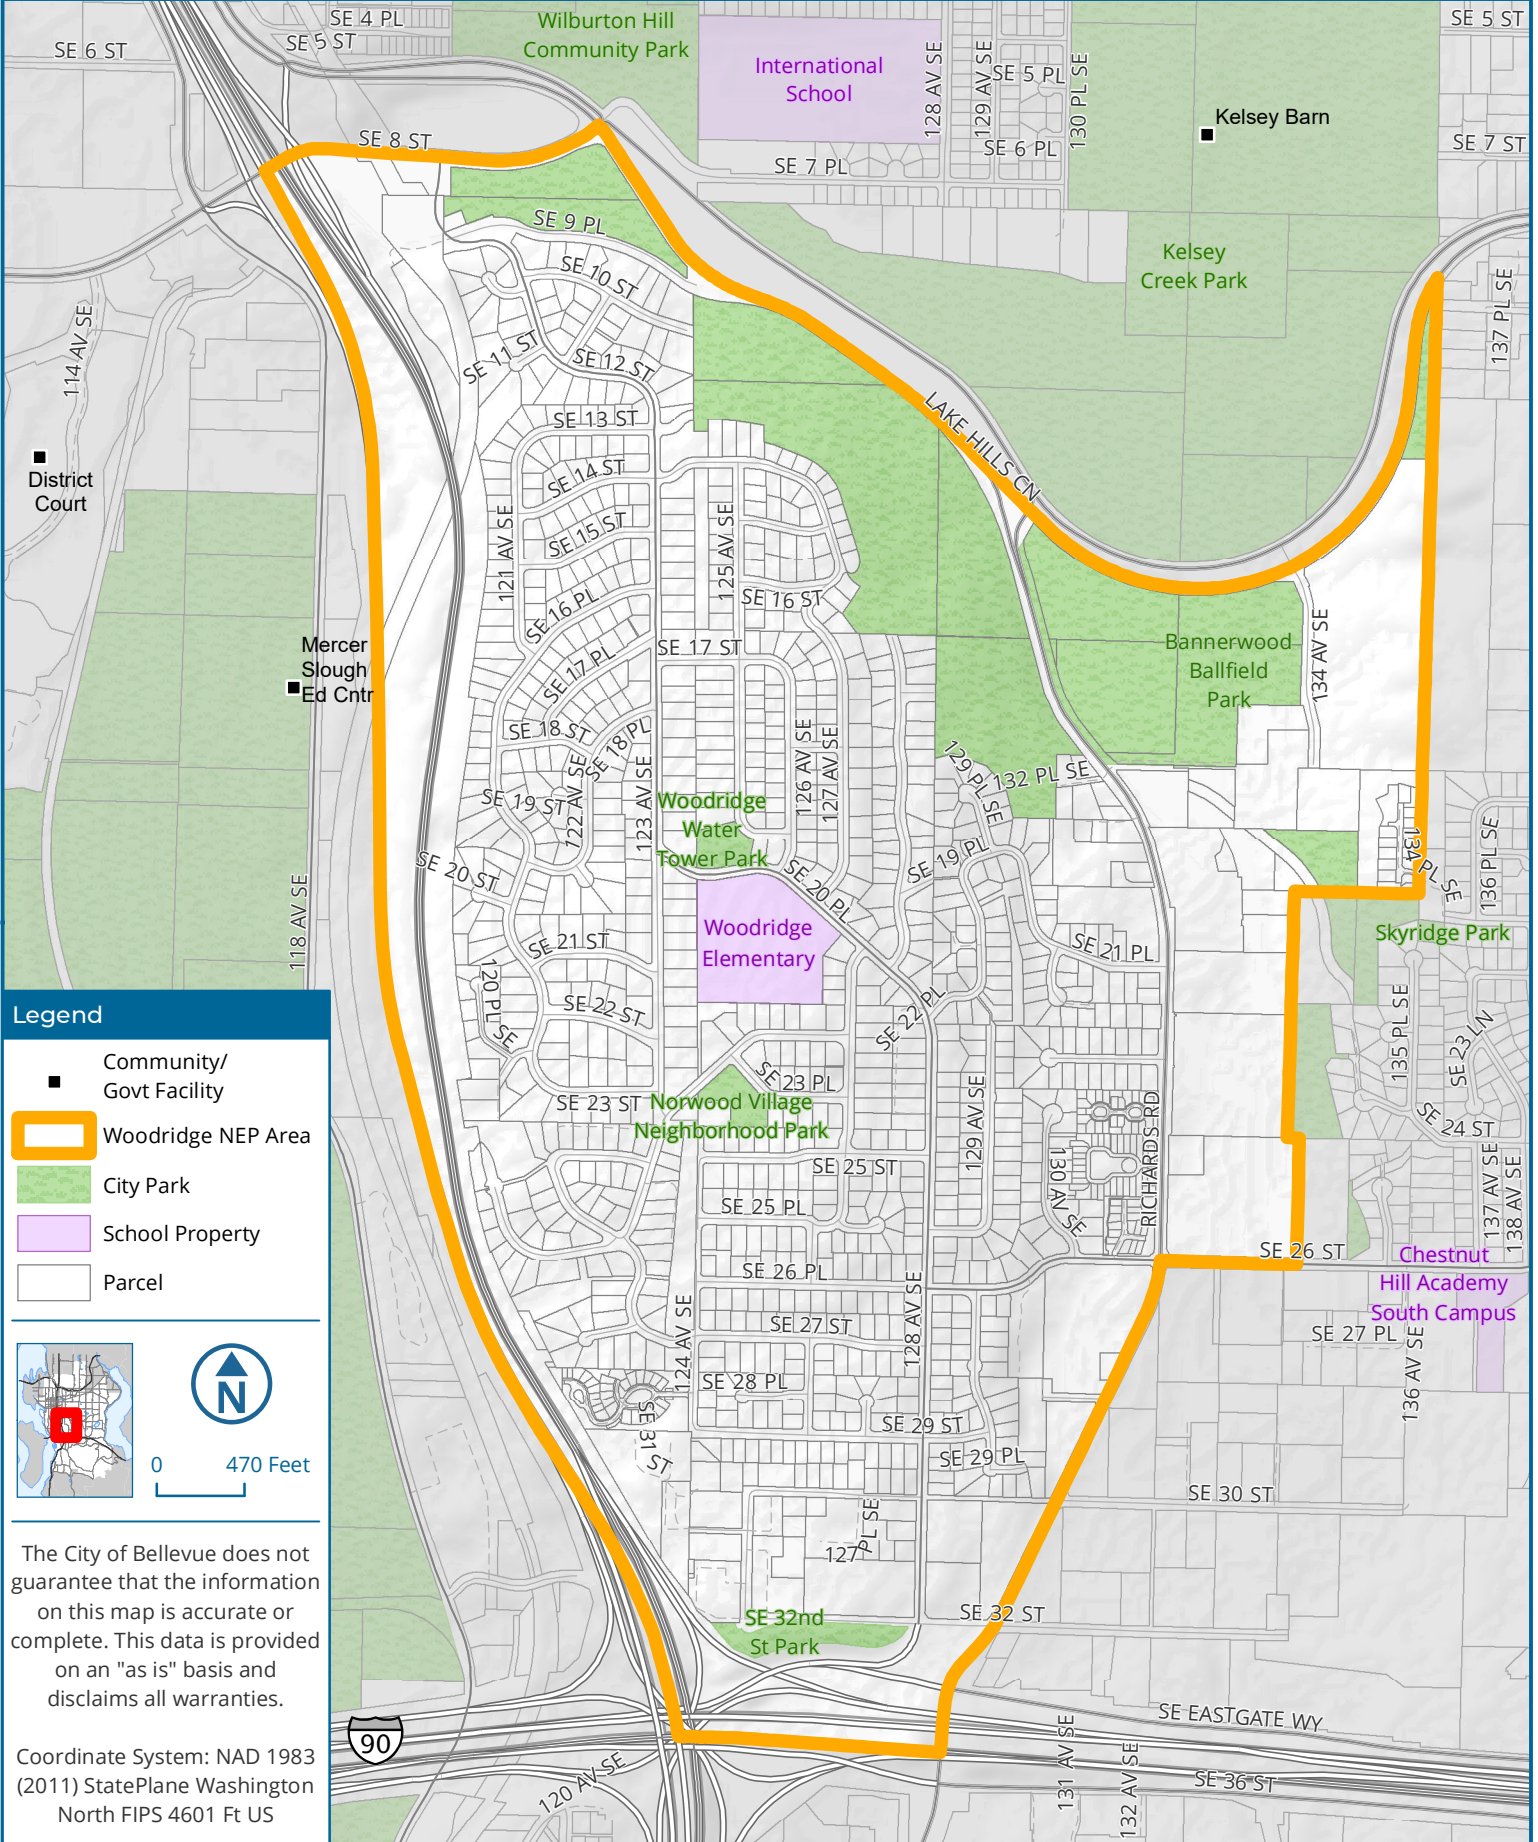

Woodridge

Neighborhood Enhancement Program Area

Legend

-  Community/ Govt Facility
-  Woodridge NEP Area
-  City Park
-  School Property
-  Parcel

0 470 Feet

The City of Bellevue does not guarantee that the information on this map is accurate or complete. This data is provided on an "as is" basis and disclaims all warranties.

Coordinate System: NAD 1983 (2011) StatePlane Washington North FIPS 4601 Ft US