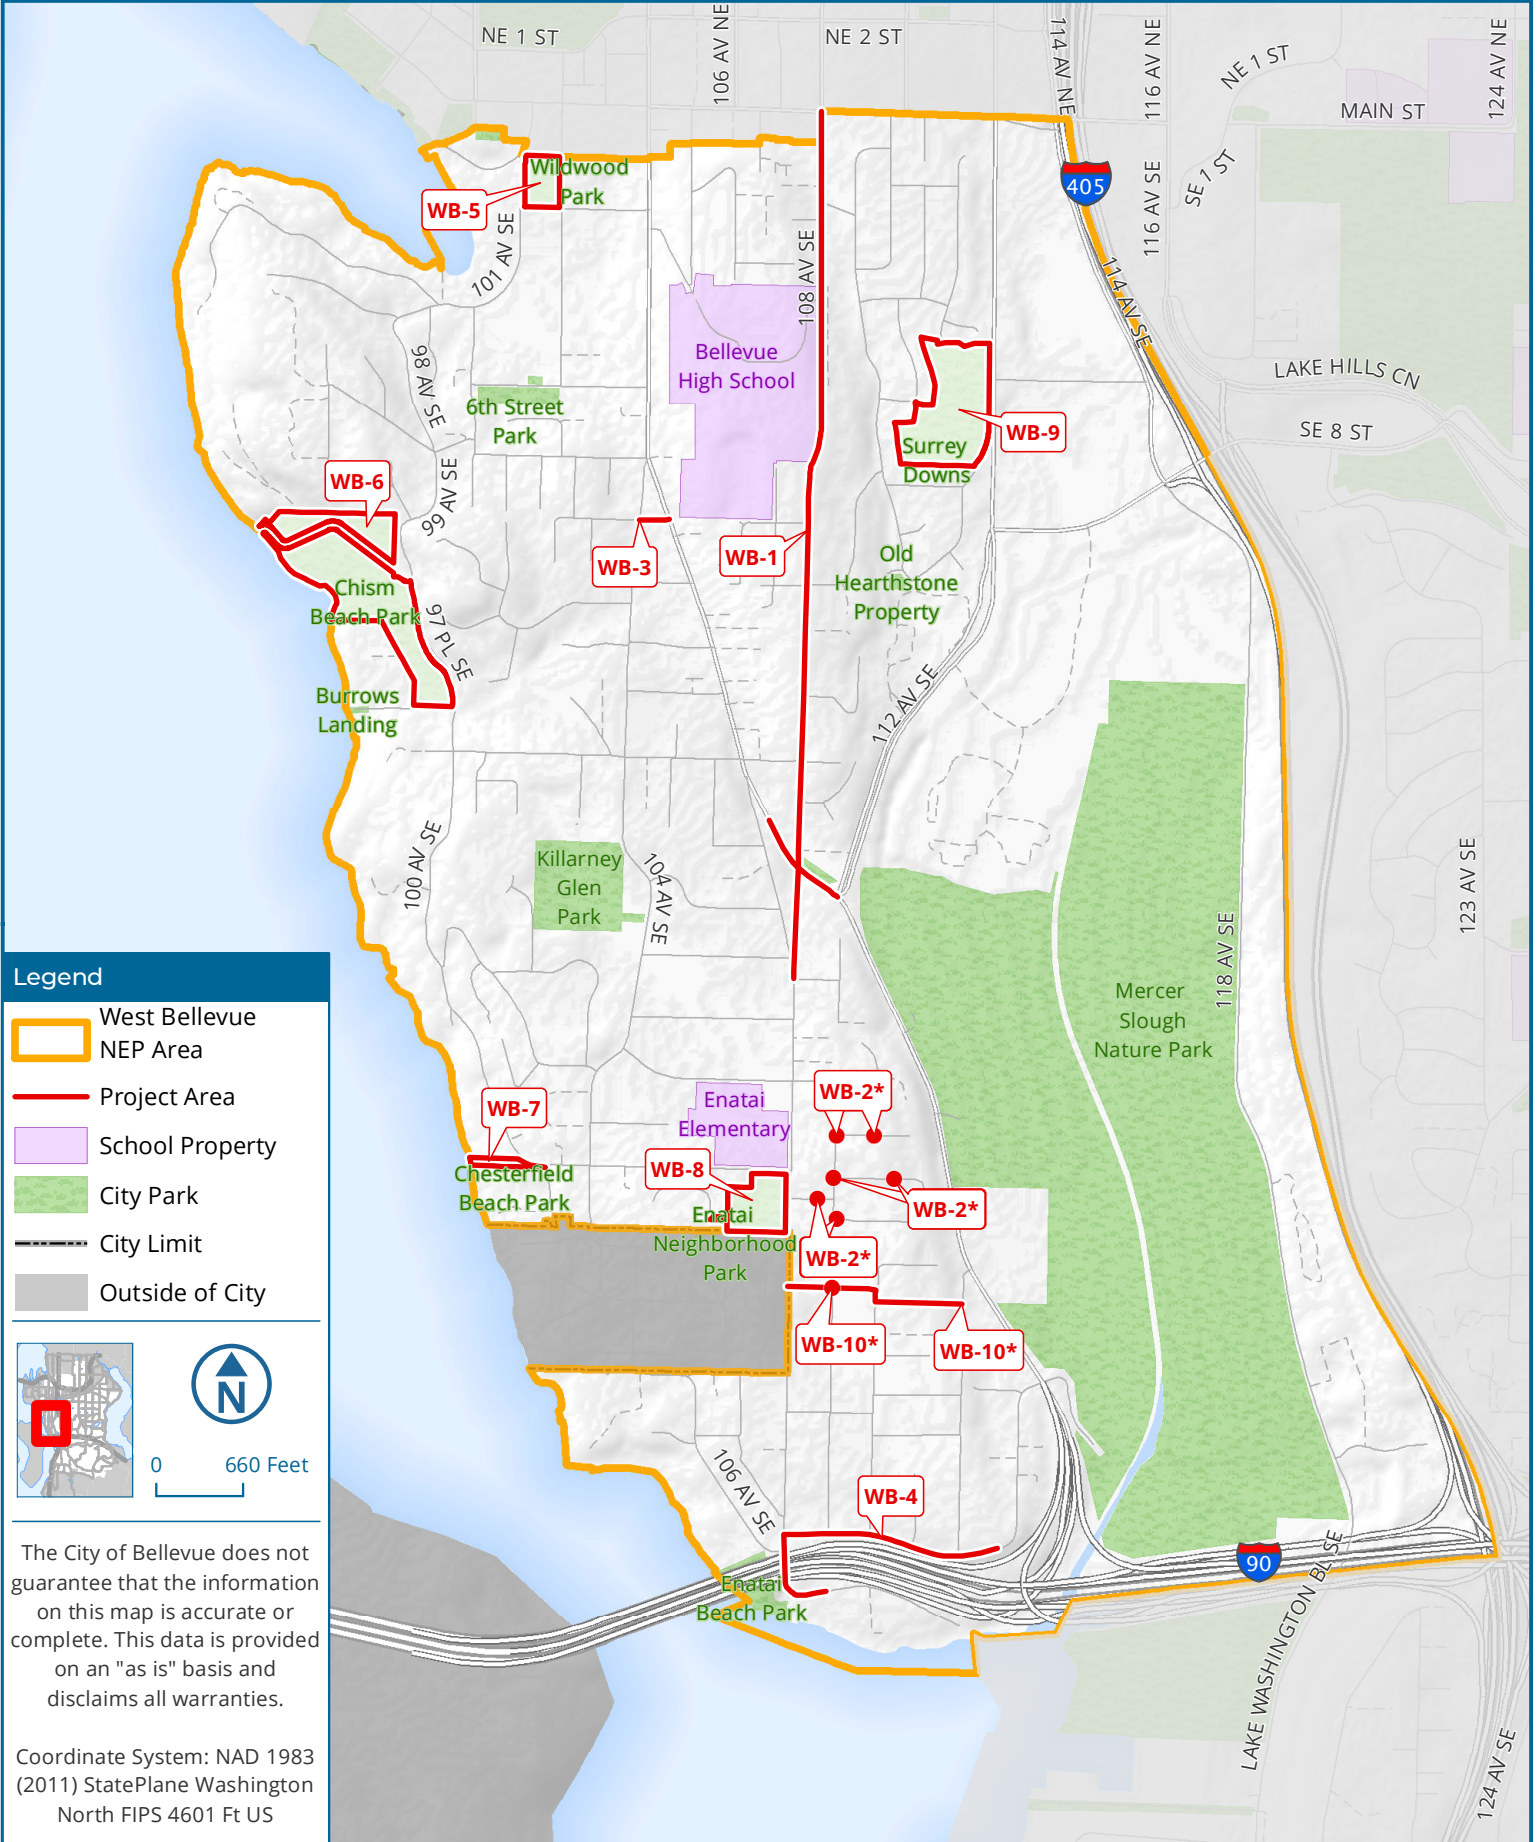

West Bellevue NEP Area

Ballot Projects

Legend

- West Bellevue NEP Area
- Project Area
- School Property
- City Park
- City Limit
- Outside of City

0 660 Feet

The City of Bellevue does not guarantee that the information on this map is accurate or complete. This data is provided on an "as is" basis and disclaims all warranties.

Coordinate System: NAD 1983 (2011) StatePlane Washington North FIPS 4601 Ft US