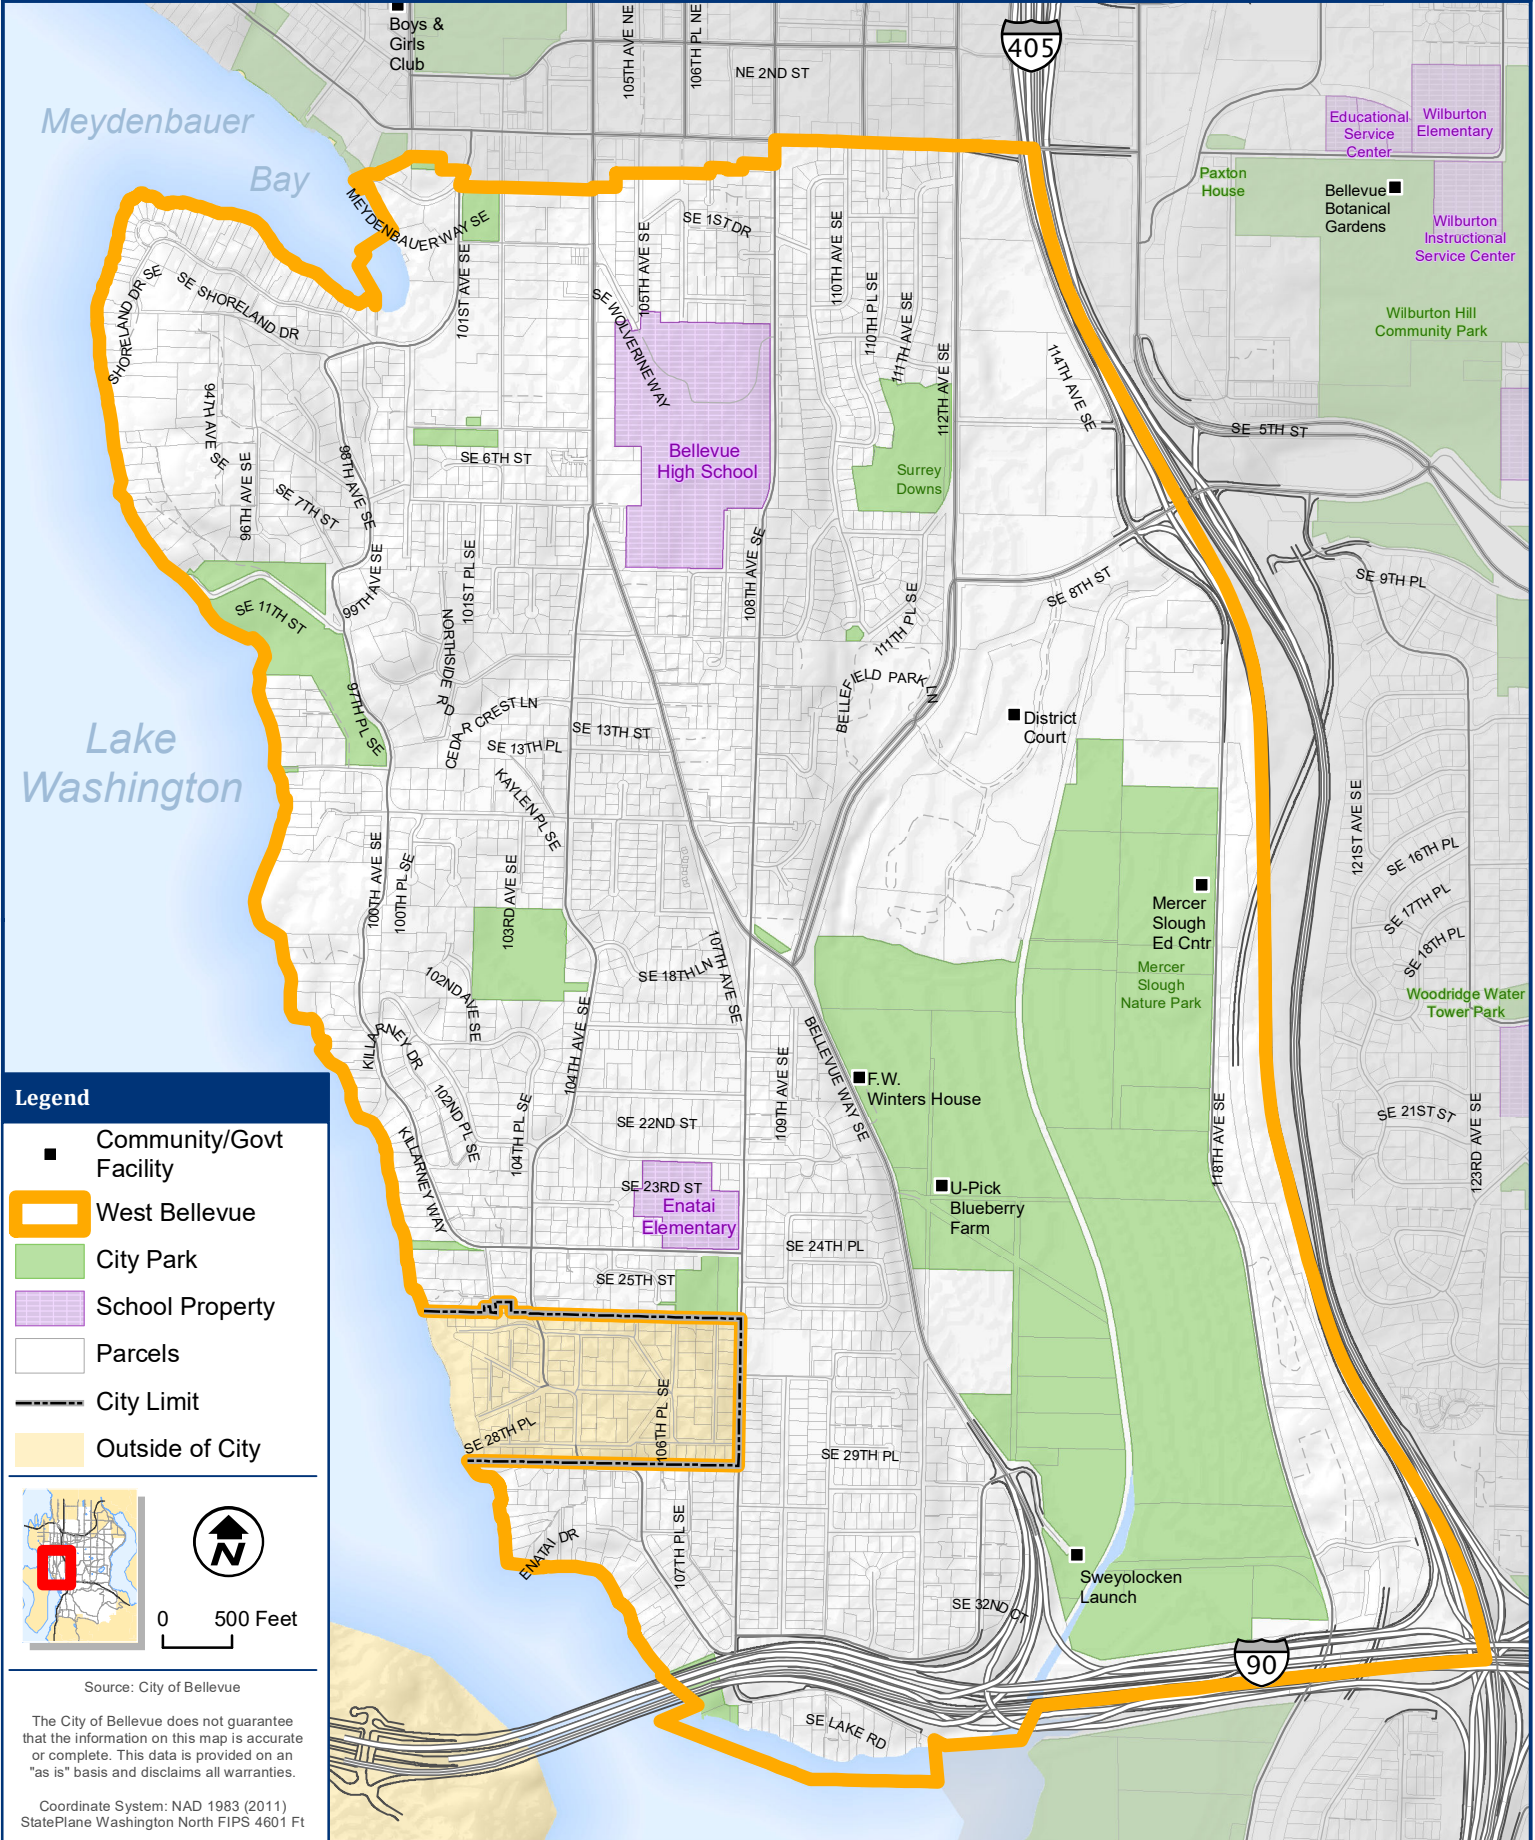

West Bellevue

Neighborhood Enhancement Program Area

- Legend**
- Community/Govt Facility
 - ▭ West Bellevue
 - ▭ City Park
 - ▭ School Property
 - ▭ Parcels
 - City Limit
 - ▭ Outside of City

Source: City of Bellevue

The City of Bellevue does not guarantee that the information on this map is accurate or complete. This data is provided on an "as is" basis and disclaims all warranties.

Coordinate System: NAD 1983 (2011)
StatePlane Washington North FIPS 4601 Ft