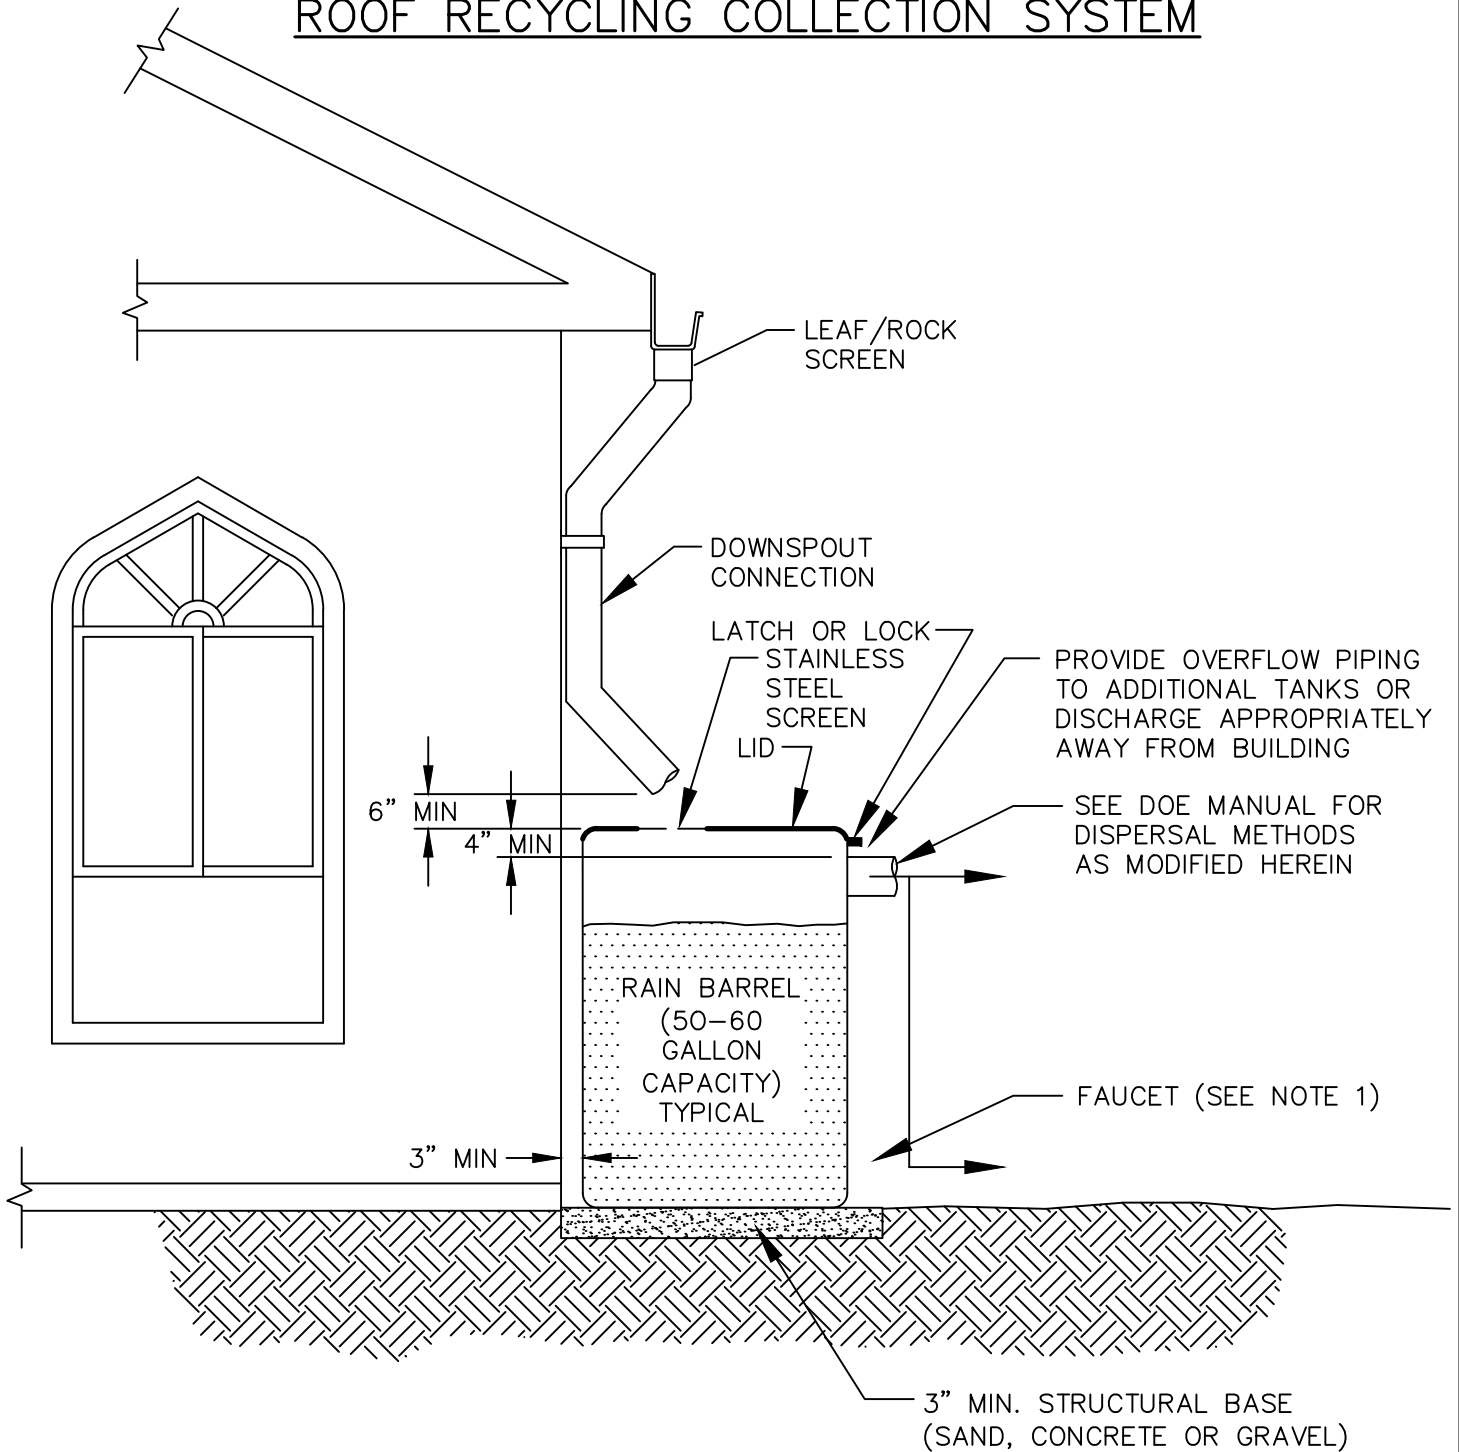

ROOF RECYCLING COLLECTION SYSTEM

NOTES:

1. HOSE BIB FOR ATTACHING GARDEN HOSE FOR HAND WATERING.
2. SEE NDP CHAPTER D6-05 FOR ALL MATERIALS.

City of
Bellevue

STORM AND SURFACE
WATER UTILITY

TITLE

RAIN RECYCLING SYSTEM –
RAIN BARREL