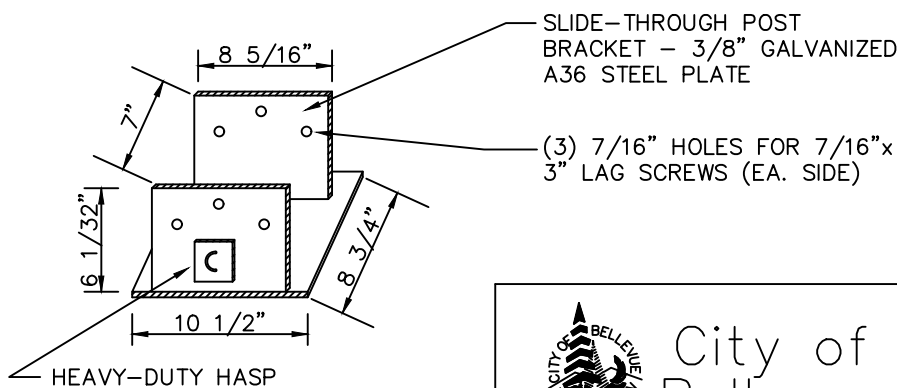

GATE PLACEMENT

BOLLARD PLACEMENT

City of Bellevue

STORM AND SURFACE WATER UTILITY

TITLE

GATE/BOLLARD PLACEMENT