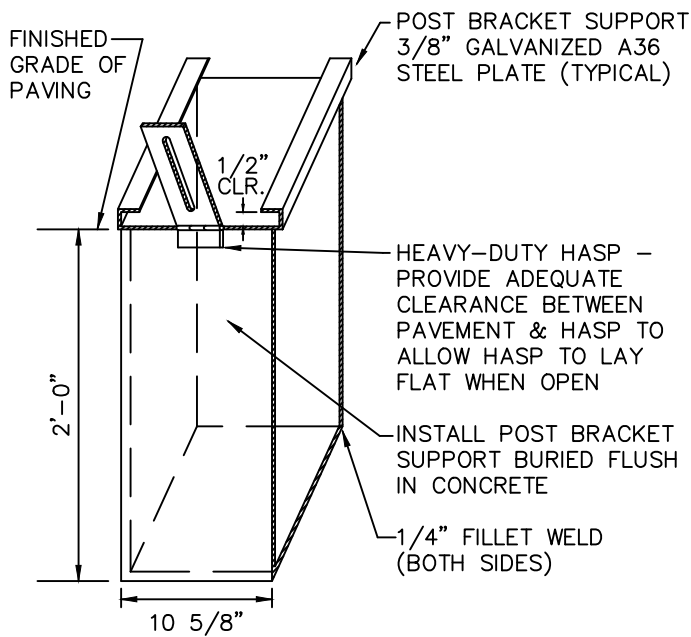

GATE PLACEMENT

BOLLARD PLACEMENT

City of Bellevue

STORM AND SURFACE WATER UTILITY

TITLE

GATE/BOLLARD PLACEMENT