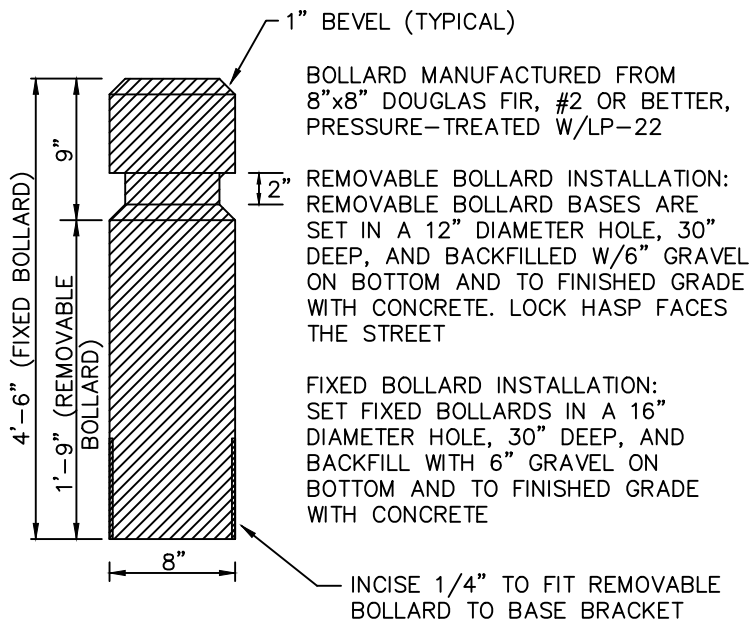

GATE PLACEMENT

BOLLARD PLACEMENT

City of Bellevue

STORM AND SURFACE WATER UTILITY

TITLE

GATE/BOLLARD PLACEMENT