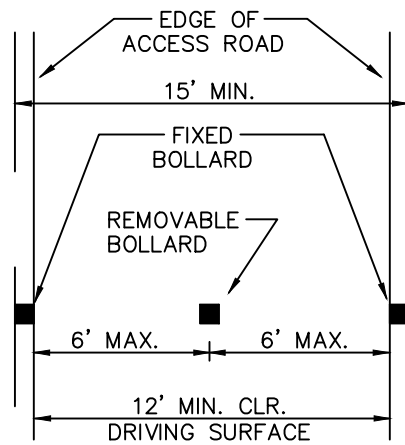

GATE PLACEMENT

BOLLARD PLACEMENT

City of Bellevue

STORM AND SURFACE WATER UTILITY

TITLE

GATE/BOLLARD PLACEMENT