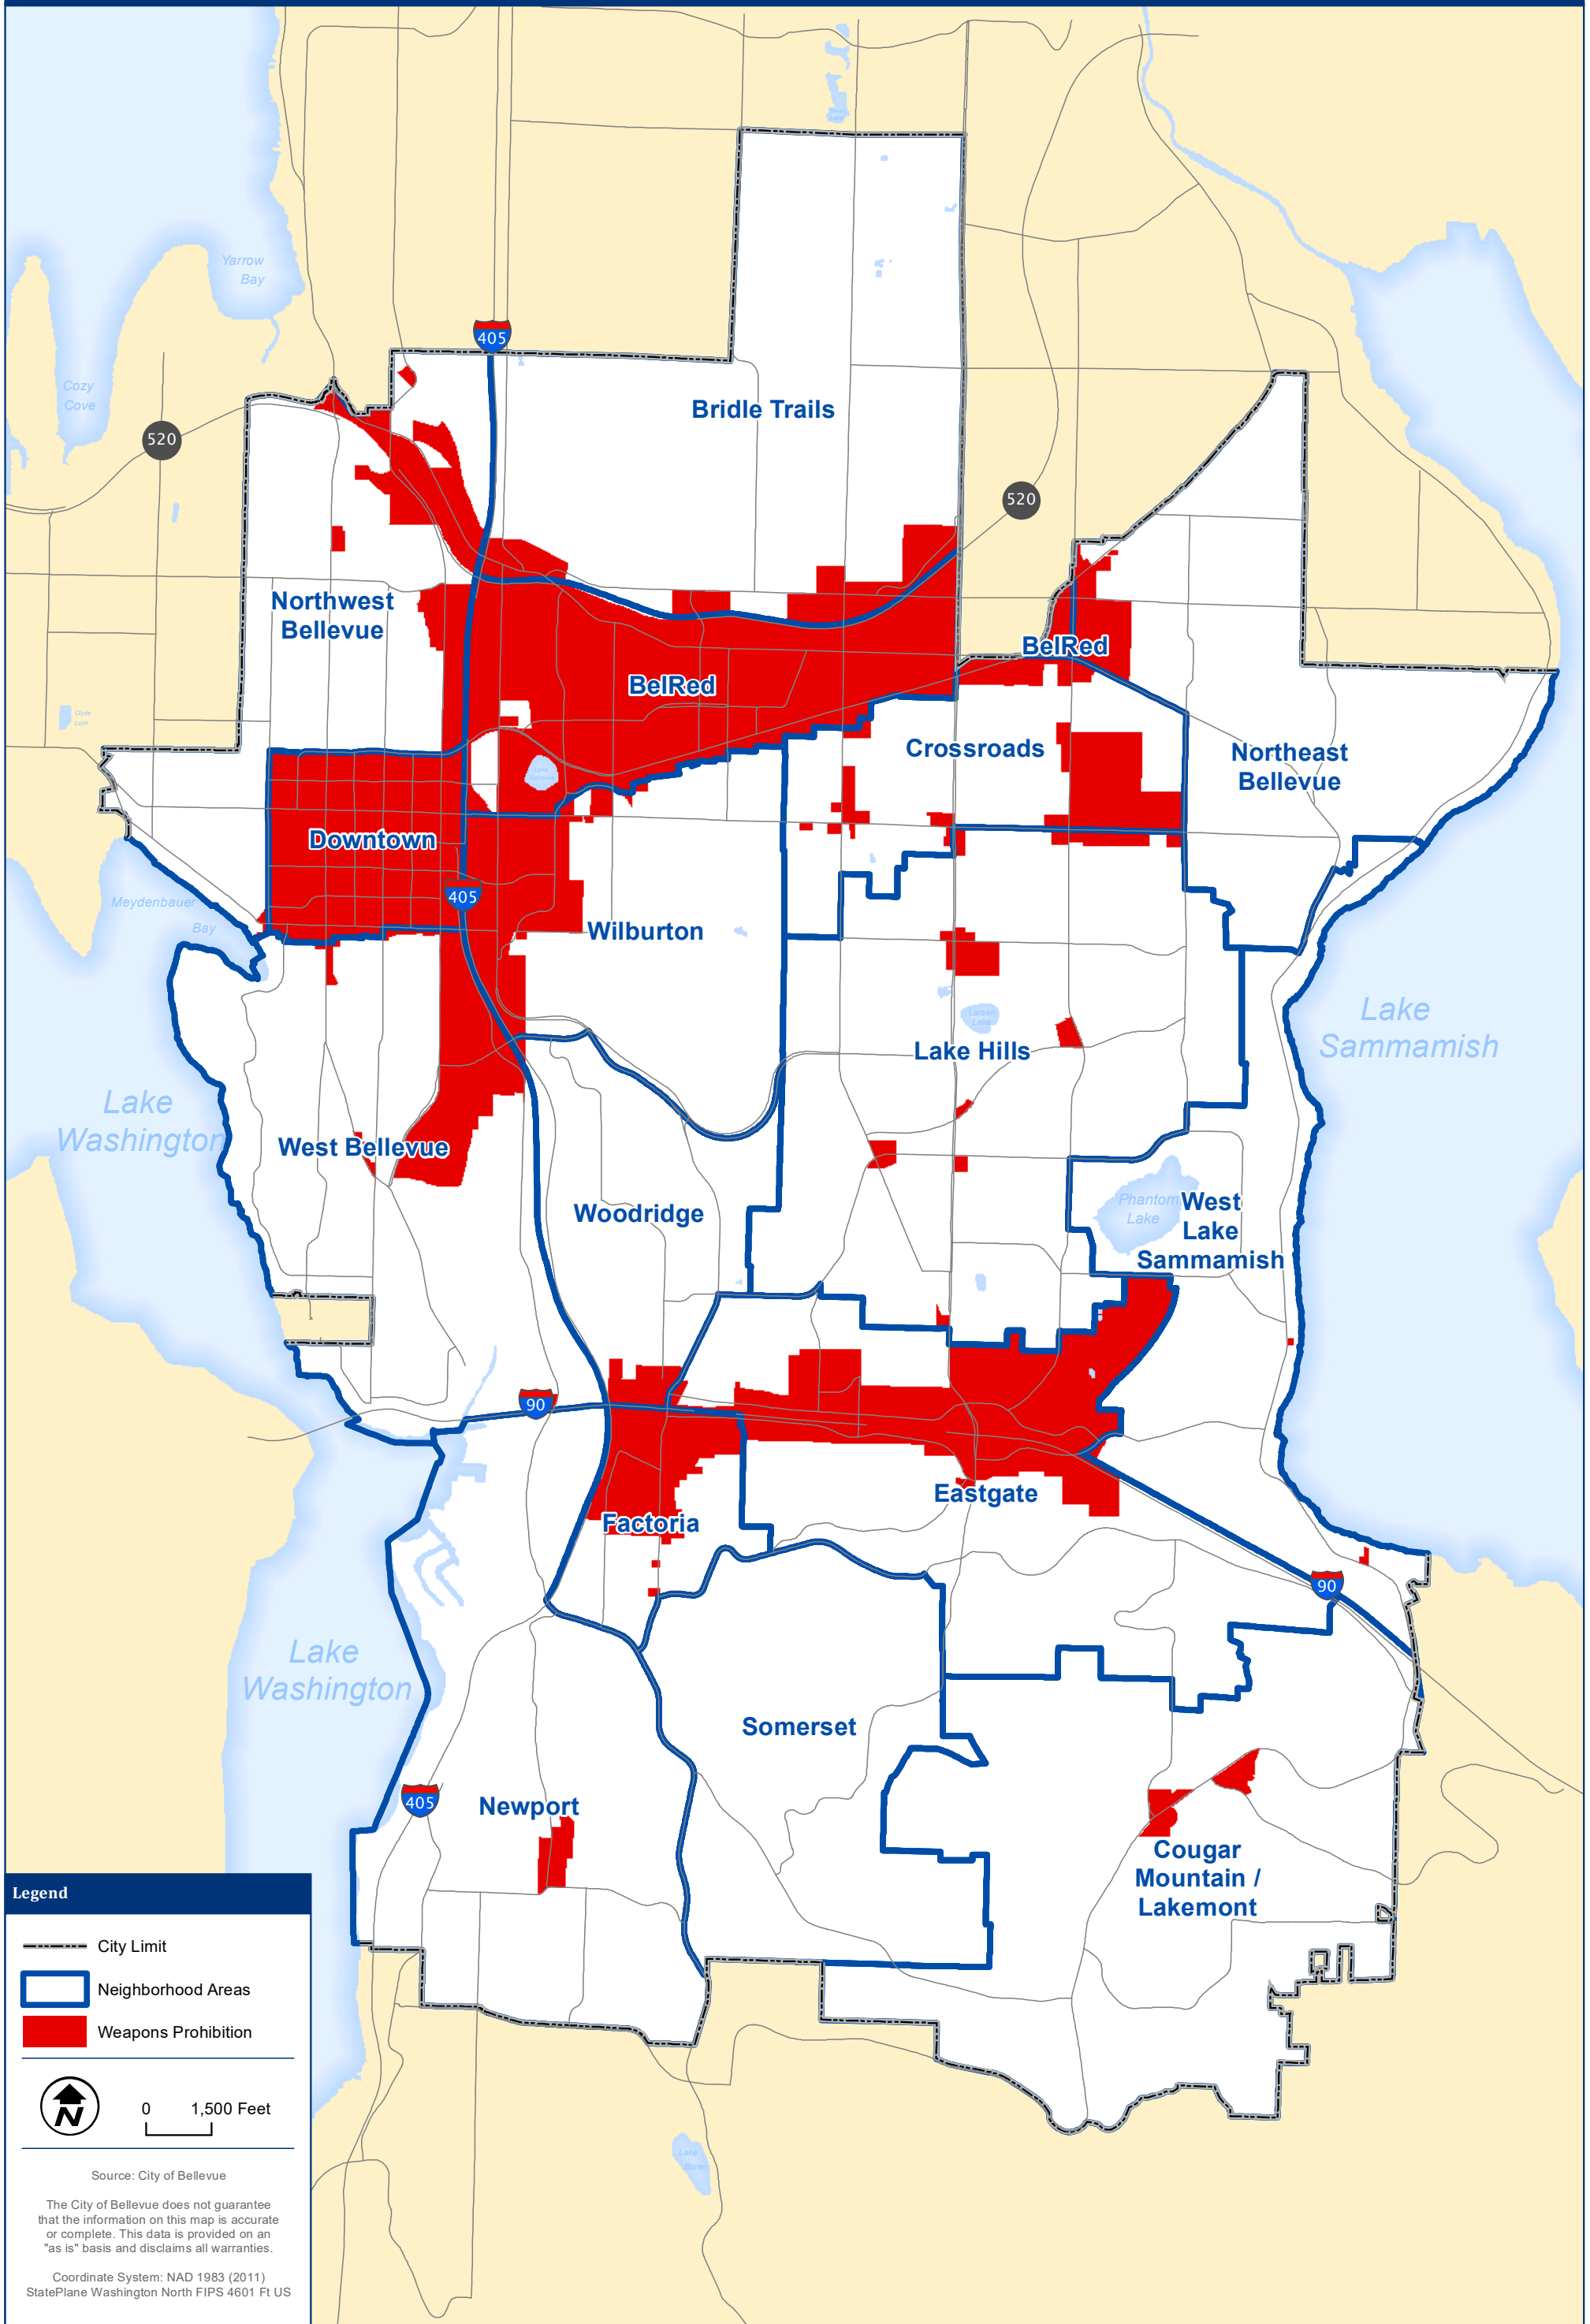

Approximate Areas of Emergency Order Prohibiting Weapons

Legend

- City Limit
- Neighborhood Areas
- Weapons Prohibition

0 1,500 Feet

Source: City of Bellevue

The City of Bellevue does not guarantee that the information on this map is accurate or complete. This data is provided on an "as is" basis and disclaims all warranties.

Coordinate System: NAD 1983 (2011)
StatePlane Washington North FIPS 4601 Ft US