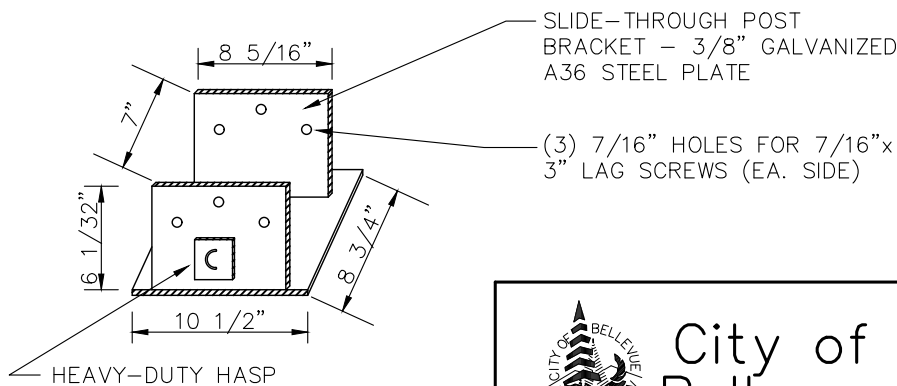

GATE PLACEMENT

BOLLARD PLACEMENT

City of Bellevue

STORM AND SURFACE WATER UTILITY

TITLE

GATE/BOLLARD PLACEMENT