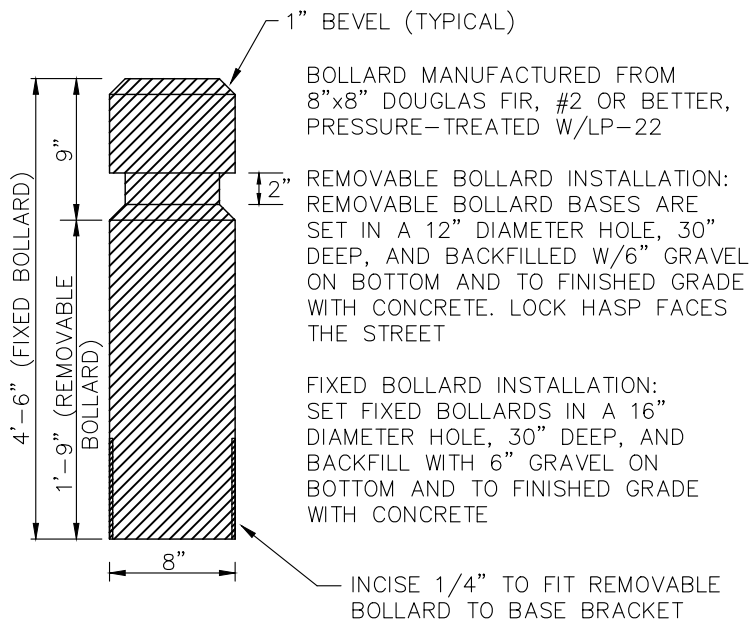

GATE PLACEMENT

BOLLARD PLACEMENT

City of Bellevue

STORM AND SURFACE WATER UTILITY

TITLE

GATE/BOLLARD PLACEMENT