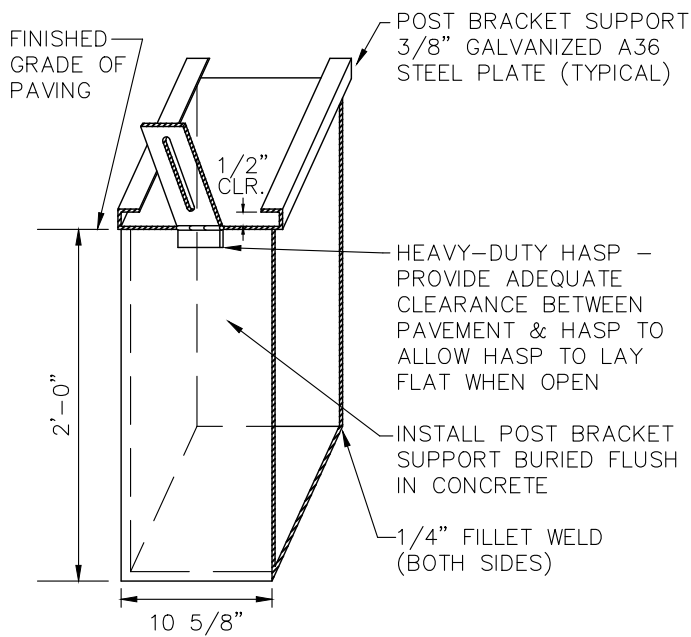

GATE PLACEMENT

BOLLARD PLACEMENT

City of Bellevue

STORM AND SURFACE WATER UTILITY

TITLE

GATE/BOLLARD PLACEMENT