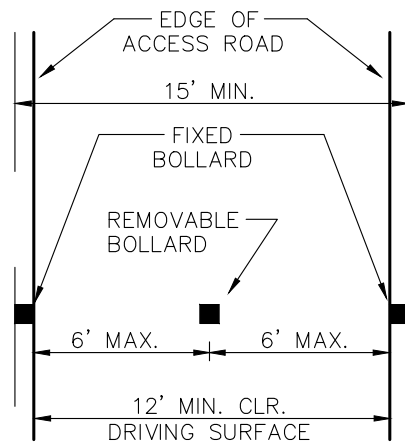

GATE PLACEMENT

BOLLARD PLACEMENT

City of Bellevue

STORM AND SURFACE WATER UTILITY

TITLE

GATE/BOLLARD PLACEMENT