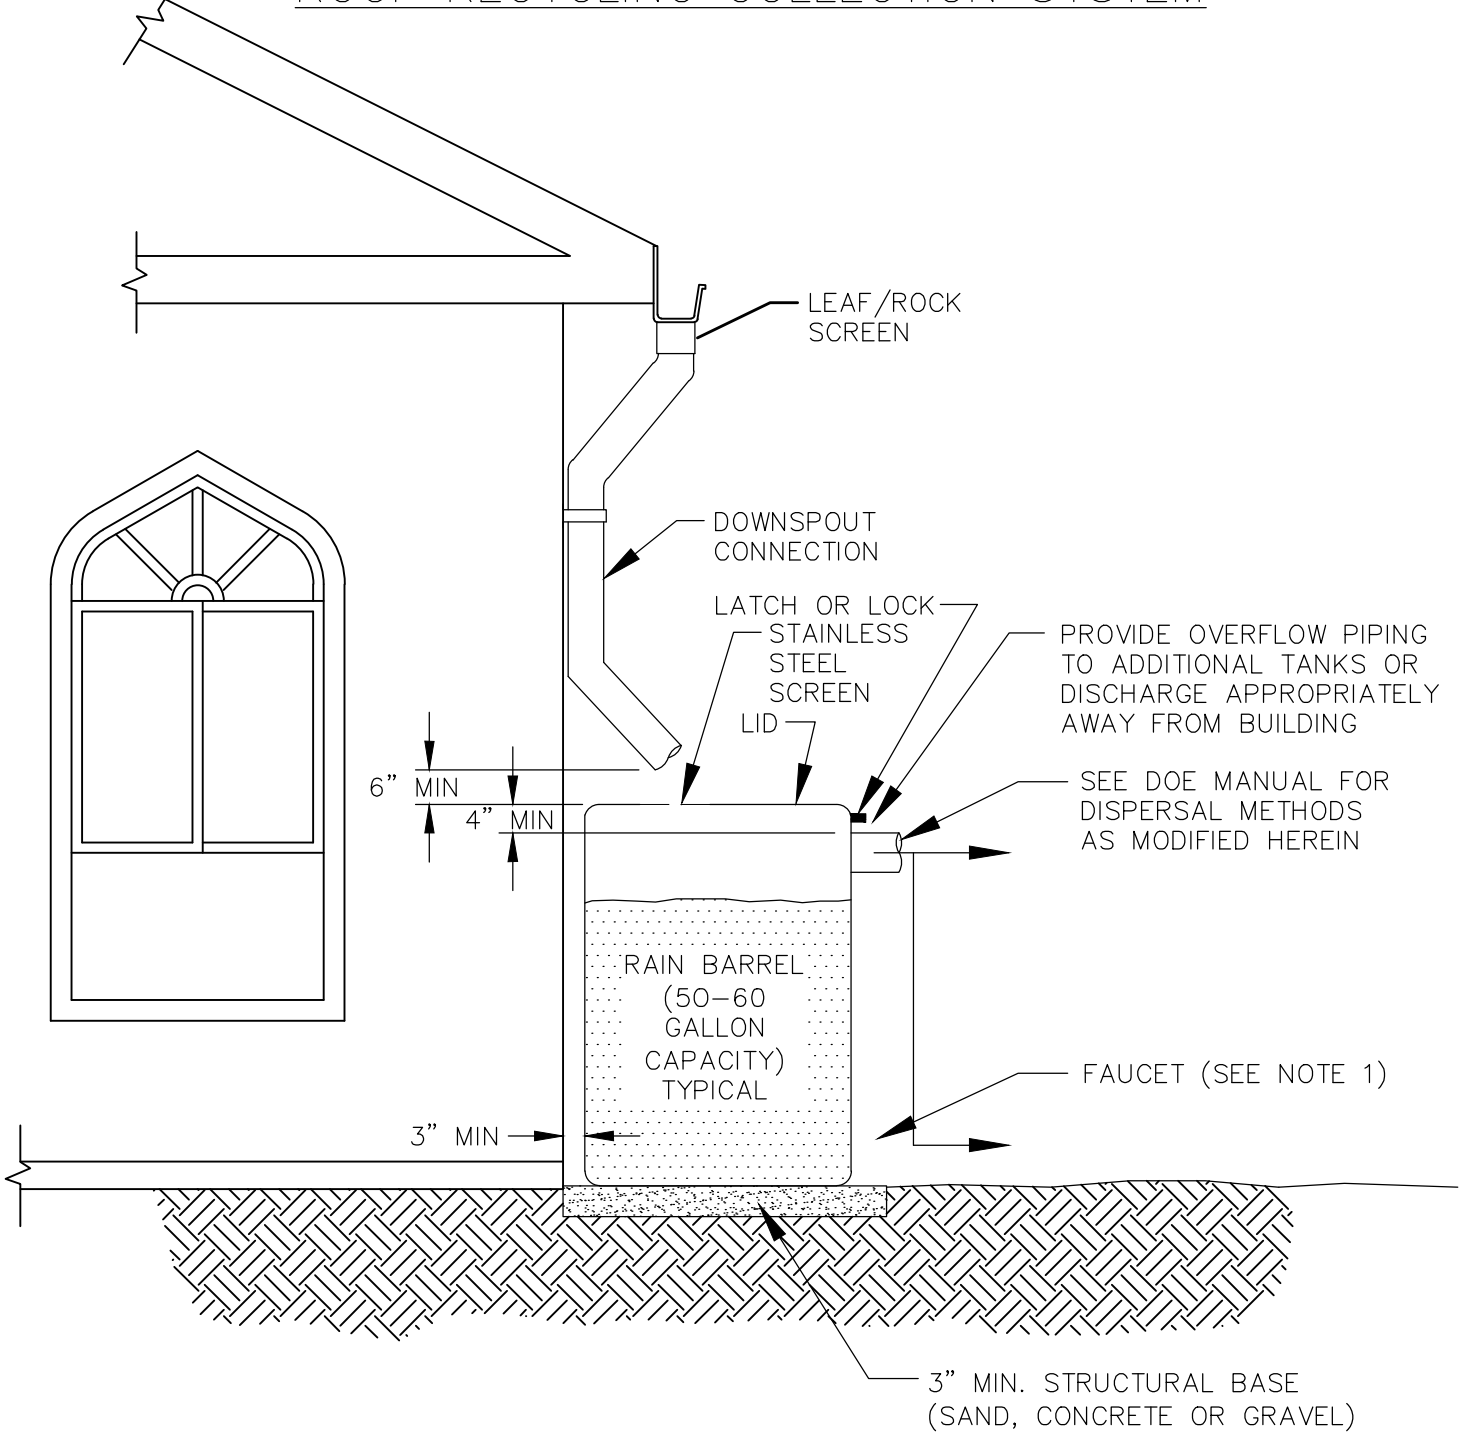

ROOF RECYCLING COLLECTION SYSTEM

NOTES:

1. HOSE BIB FOR ATTACHING GARDEN HOSE FOR HAND WATERING.
2. SEE NDP CHAPTER D6-05 FOR ALL MATERIALS.

City of Bellevue

STORM AND SURFACE WATER UTILITY

TITLE

RAIN RECYCLING SYSTEM – RAIN BARREL