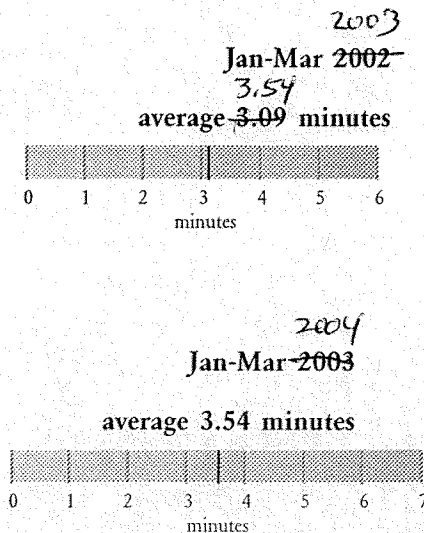

CITATIONS

ACCIDENTS

DUI ARRESTS

NUMBER OF PRIORITY ONE (EMERGENCY) CALLS

DISPATCH TO ARRIVAL PERCENT OF PRIORITY ONE (GOAL-100% Within 6 Minutes)

PERCENT OF PRIORITY ONE CALLS ANSWERED BY 9-1-1 OPERATORS WITHIN 10 SECONDS