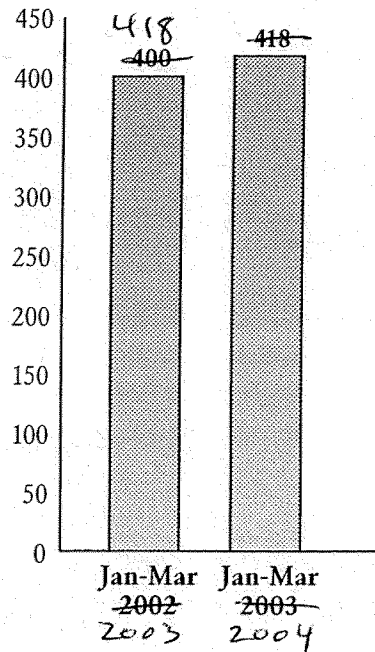

CITATIONS

ACCIDENTS

DUI ARRESTS

NUMBER OF PRIORITY ONE (EMERGENCY) CALLS

DISPATCH TO ARRIVAL PERCENT OF PRIORITY ONE (GOAL-100% Within 6 Minutes)

PERCENT OF PRIORITY ONE CALLS ANSWERED BY 9-1-1 OPERATORS WITHIN 10 SECONDS