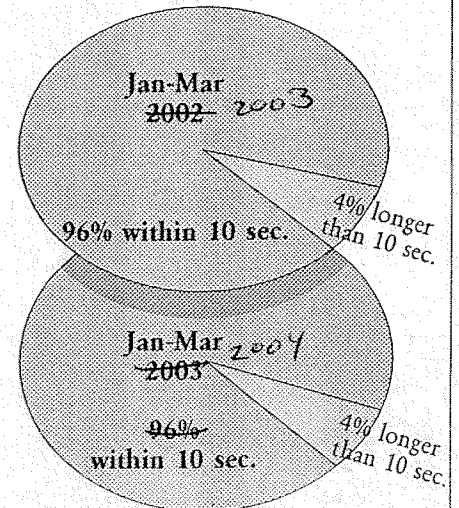

CITATIONS

ACCIDENTS

DUI ARRESTS

NUMBER OF PRIORITY ONE (EMERGENCY) CALLS

DISPATCH TO ARRIVAL PERCENT OF PRIORITY ONE (GOAL-100% Within 6 Minutes)

PERCENT OF PRIORITY ONE CALLS ANSWERED BY 9-1-1 OPERATORS WITHIN 10 SECONDS