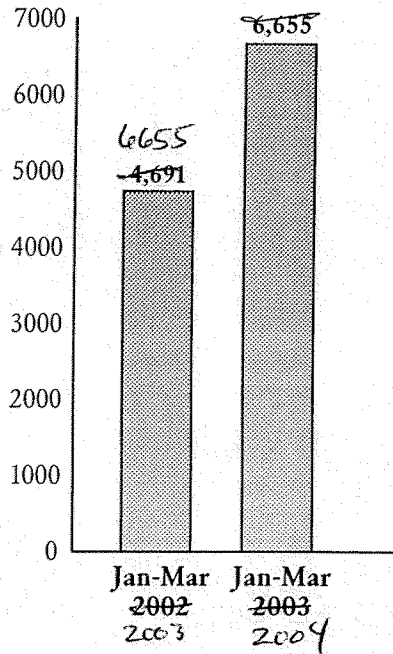

CITATIONS

ACCIDENTS

DUI ARRESTS

NUMBER OF PRIORITY ONE (EMERGENCY) CALLS

DISPATCH TO ARRIVAL PERCENT OF PRIORITY ONE (GOAL-100% Within 6 Minutes)

PERCENT OF PRIORITY ONE CALLS ANSWERED BY 9-1-1 OPERATORS WITHIN 10 SECONDS