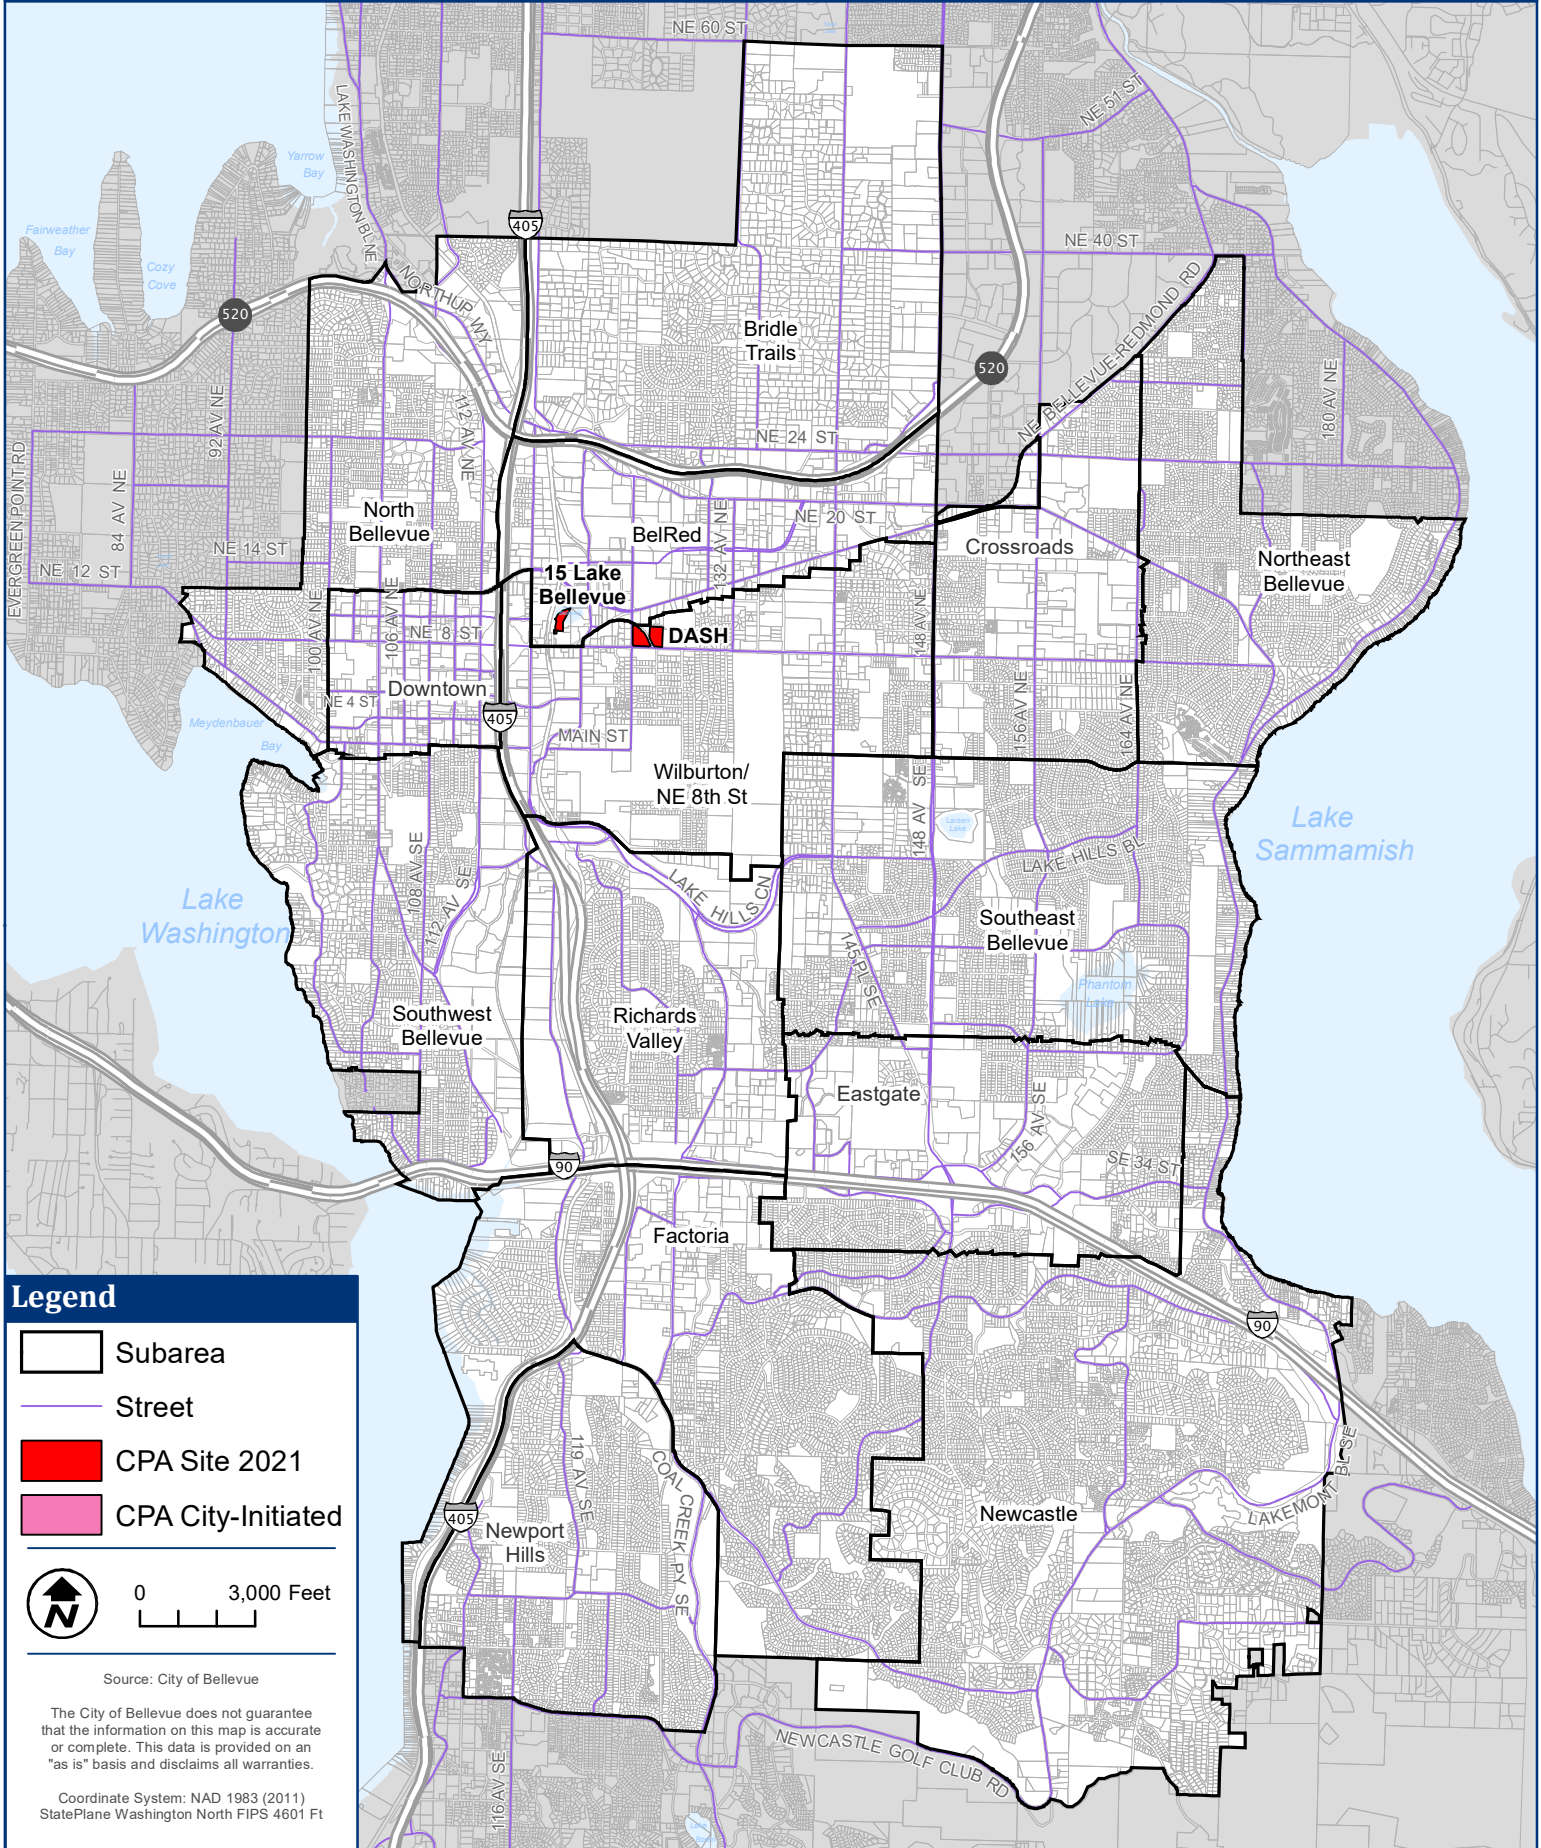

# 2021 Comprehensive Plan Amendments

**Legend**

- Subarea
- Street
- CPA Site 2021
- CPA City-Initiated

0 3,000 Feet

Source: City of Bellevue

The City of Bellevue does not guarantee that the information on this map is accurate or complete. This data is provided on an "as is" basis and disclaims all warranties.

Coordinate System: NAD 1983 (2011)  
StatePlane Washington North FIPS 4601 Ft