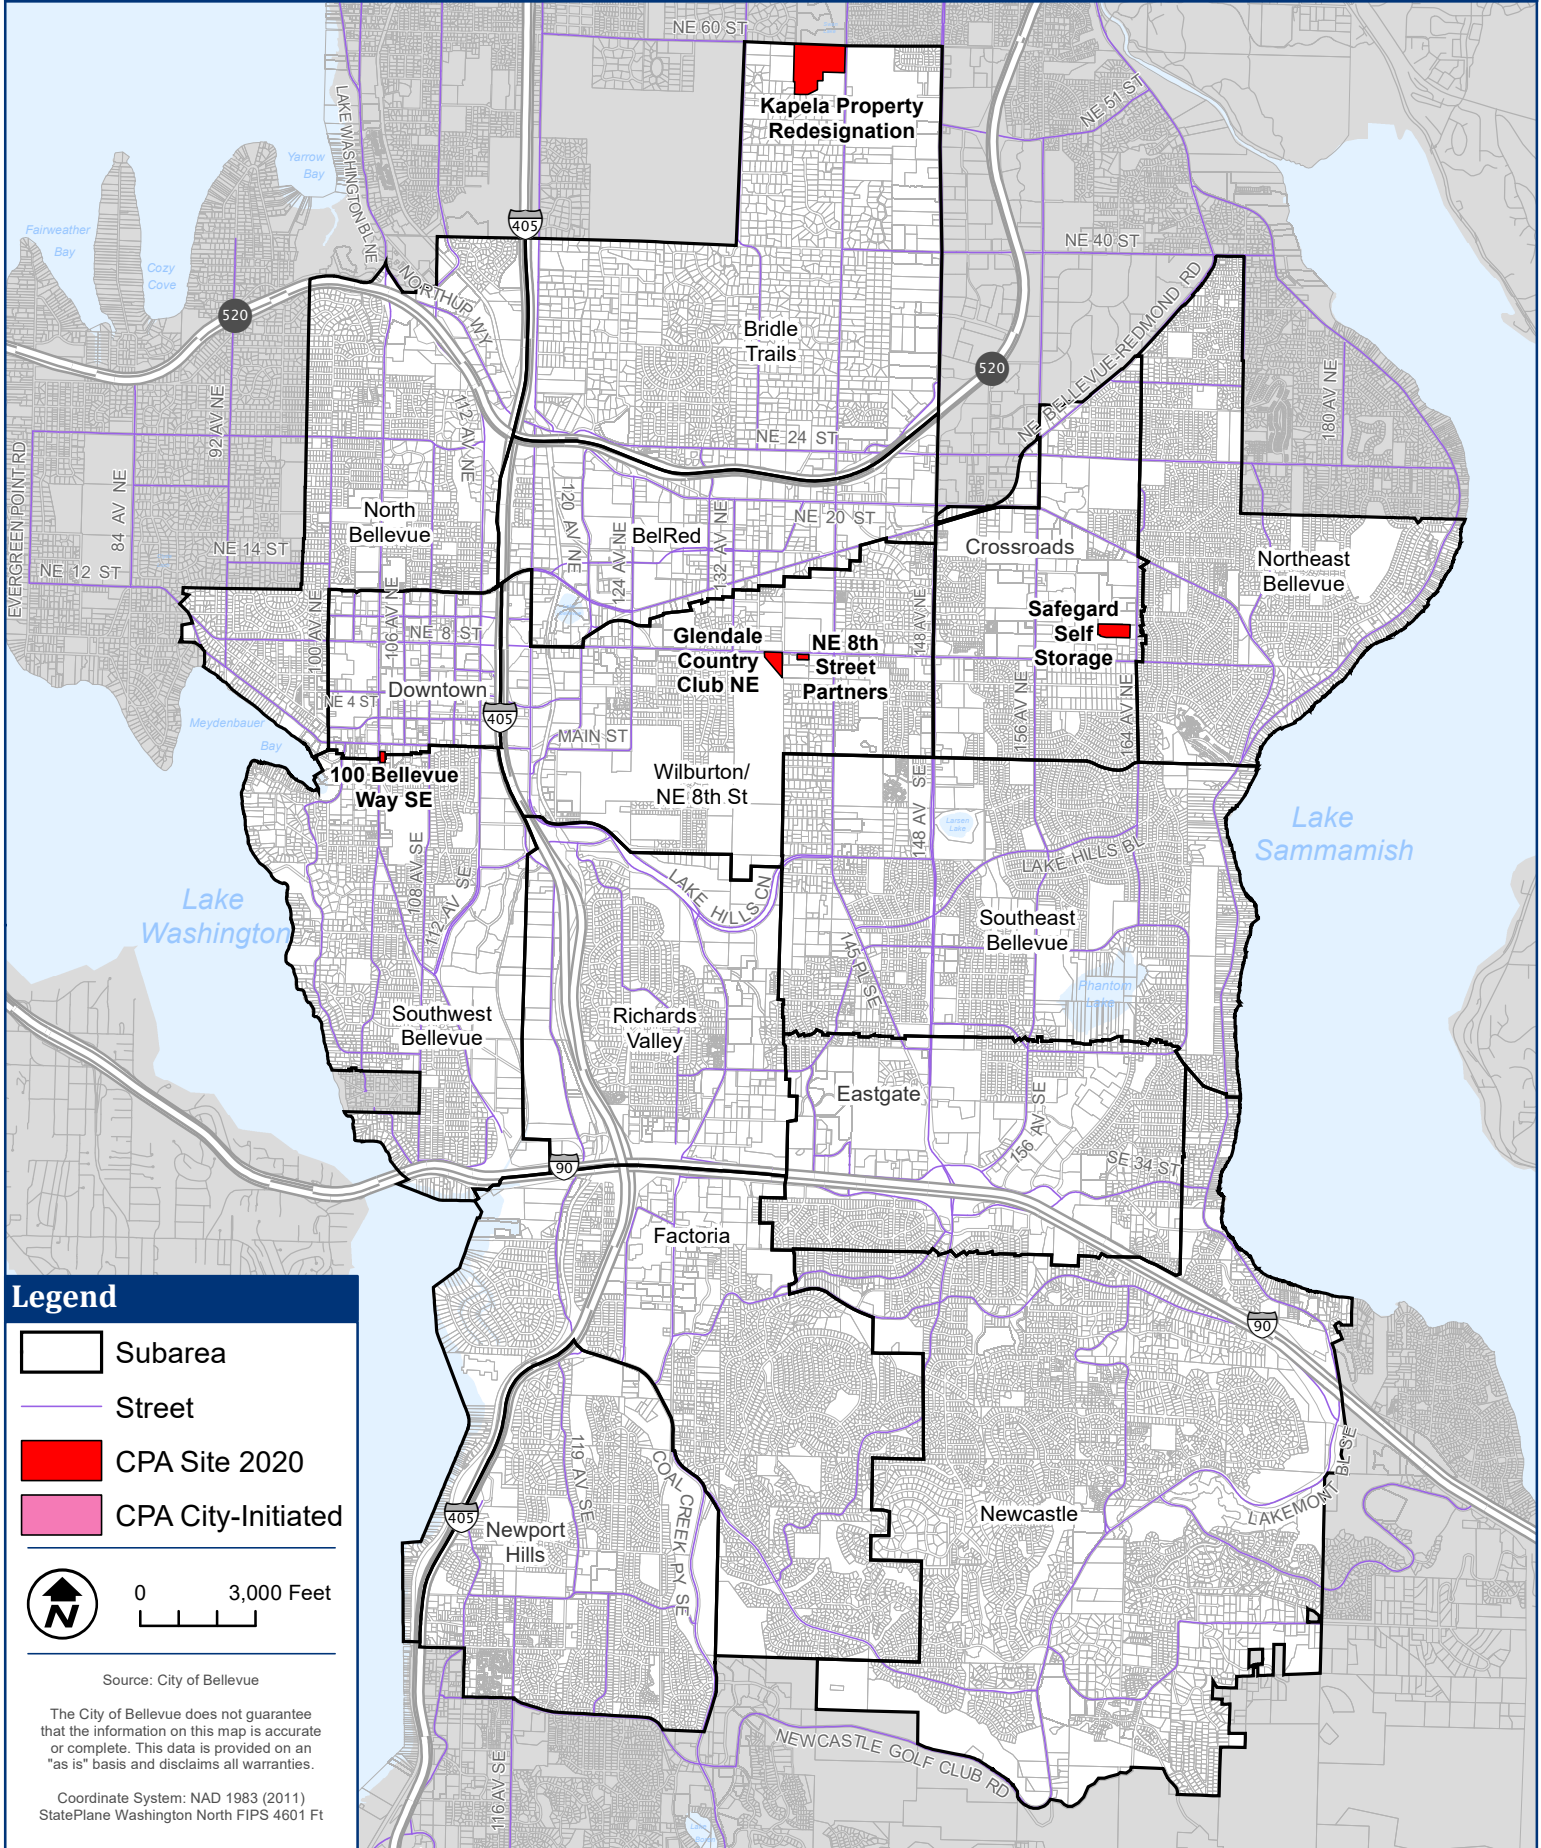

2020 Comprehensive Plan Amendments

Legend

-  Subarea
-  Street
-  CPA Site 2020
-  CPA City-Initiated

Source: City of Bellevue

The City of Bellevue does not guarantee that the information on this map is accurate or complete. This data is provided on an "as is" basis and disclaims all warranties.

Coordinate System: NAD 1983 (2011)
StatePlane Washington North FIPS 4601 Ft